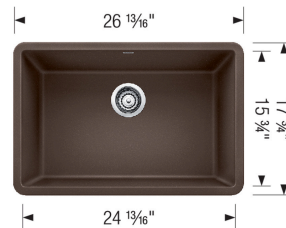

PRECIS 27 SILGRANIT

Sink Specifications

Color	SKU
Anthracite	522259
Cinder	522427
Truffle	522432
Metallic Gray	522428
Café	522433
White	522429
Biscuit	522430
Concrete Gray	442890
Coal Black	442930

Design and Planning Tips

- Min cabinet size: 30 in
- Bowl depth: 8,66 in (222.0 mm)

What is included:

Installation instructions

Cut-out template

Limited Lifetime Warranty

Undermount installation only

Minimum cabinet size: 30"

Cut-out Dimensions:

Cut-out Length: 25"

Cut-out Width: 16"

Cut-out Below Counter Depth: 9.45"

Sink Bowl Dimensions:

Sink Bowl Length (left-to-right): 24.81"

Sink Bowl Width (front-to-back): 15.75"

Sink Bowl Depth: 8.66"

Drain hole compatible with 3.5" strainers or waste flanges