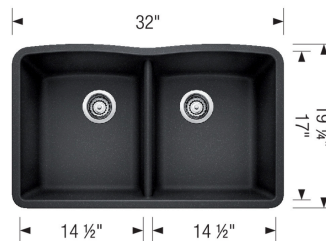

## Design and Planning Tips

- Min cabinet size: 36 in
- Bowl depth: 9,5 in ( 240.0 mm )

What is included:

Installation instructions

Cut-out template

Limited Lifetime Warranty

Undermount installation only

Minimum cabinet size: 36"

Cut-out Dimensions:

Cut-out Length: 17.25"

Cut-out Width: 30.5"

Cut-out Depth: 10.29"

Left Sink Bowl Dimensions:

Sink Bowl Length (left-to-right): 14.5"

Sink Bowl Width (front-to-back): 17"

Sink Bowl Depth: 9.5"

Right Sink Bowl Dimensions:

Sink Bowl Length (left-to-right): 14.5"

Sink Bowl Width (front-to-back): 17"

Sink Bowl Depth: 9.5"

Drain hole compatible with 3.5" strainers or waste flanges

Codes/Standards: CSA B45.8-18/IAPMO Z403-2018