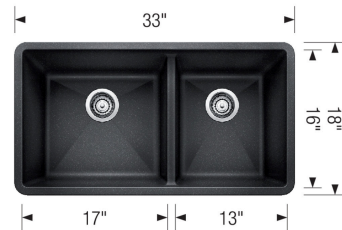

## Design and Planning Tips

- Min cabinet size: 36 in
- Bowl depth: 9,5 in ( 240.0 mm )

What is included:

Installation instructions

Cut-out template

Limited Lifetime Warranty

Undermount installation only

Minimum cabinet size: 36"

Cut-out Dimensions:

Cut-out Length: 31.25"

Cut-out Width: 16.25"

Cut-out Below Counter Depth: 10.29"

Left Sink Bowl Dimensions:

Sink Bowl Length (left-to-right): 17"

Sink Bowl Width (front-to-back): 16"

Sink Bowl Depth: 9.5"

Right Sink Bowl Dimensions:

Sink Bowl Length (left-to-right): 13"

Sink Bowl Width (front-to-back): 16"

Sink Bowl Depth: 9.5"

Drain hole compatible with 3.5" strainers or waste flanges

Cannot be shipped UPS