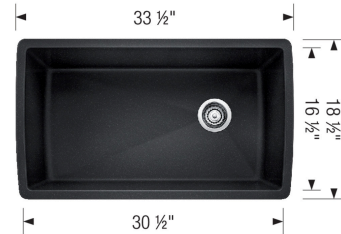

DIAMOND SUPER SINGLE SILGRANIT

Sink Specifications

Color	SKU
Cinder	441764
Truffle	441765
White	441767
Anthracite	441768
Biscuit	441769
Metallic Gray	441770
Café	441771
Concrete Gray	442752
Coal Black	442916

Design and Planning Tips

- Min cabinet size: 36 in
- Bowl depth: 9,5 in (240.0 mm)

What is included:
Installation instructions
Cut-out template
Limited Lifetime Warranty

Undermount installation only

Minimum cabinet size: 36"

Cut-out Dimensions:

Cut-out Length: 30.75"

Cut-out Width: 16.75"

Cut-out Below Counter Depth: 10.29"

Sink Bowl Dimensions:

Sink Bowl Length (left-to-right): 30.5"

Sink Bowl Width (front-to-back): 16.5"

Sink Bowl Depth: 9.5"