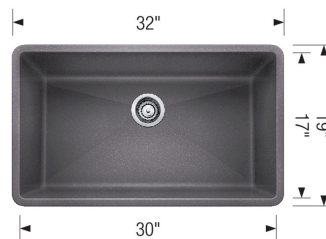

## Sink Specifications

Color	SKU
Biscuit	440151
Café	440147
Metallic Gray	440148
Anthracite	440149
White	440150
Truffle	441297
Cinder	441478
Concrete Gray	442740
Coal Black	442935

## Design and Planning Tips

- Min cabinet size: 36 in
- Bowl depth: 9,5 in ( 240.0 mm )

What is included:

Installation instructions

Cut-out template

Limited Lifetime Warranty

Undermount installation only

Minimum cabinet size: 36"

Cut-out Dimensions:

Cut-out Length: 30.25"

Cut-out Width: 17.25"

Cut-out Below Counter Depth: 10.29"

Sink Bowl Dimensions:

Sink Bowl Length (left-to-right): 30"

Sink Bowl Width (front-to-back): 17"

Sink Bowl Depth: 9.5"