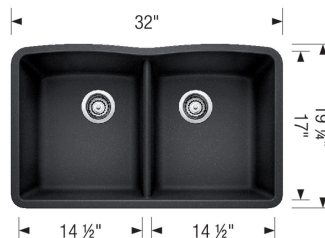

## Design and Planning Tips

- Min cabinet size: 36 in
- Bowl depth: 9,5 in ( 240.0 mm )

What is included:

Installation instructions

Cut-out template

Limited Lifetime Warranty

Undermount installation only

Minimum cabinet size: 36"

Cut-out Dimensions:

Cut-out Length: 17.25"

Cut-out Width: 30.5"

Cut-out Depth: 10.29"

Left Sink Bowl Dimensions:

Sink Bowl Length (left-to-right): 14.5"

Sink Bowl Width (front-to-back): 17"

Sink Bowl Depth: 9.5"

Right Sink Bowl Dimensions:

Sink Bowl Length (left-to-right): 14.5"

Sink Bowl Width (front-to-back): 17"

Sink Bowl Depth: 9.5"

Drain hole compatible with 3.5" strainers or waste flanges

Codes/Standards: CSA B45.8-18/IAPMO Z403-2018