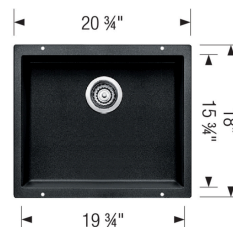

### Design and Planning Tips

- Min cabinet size: 24 in
- Bowl depth: 7,5 in ( 191.0 mm )

What is included:

Installation instructions

Cut-out template

Limited Lifetime Warranty

Undermount installation only

Minimum cabinet size: 24"

Cut-out Dimensions:

Cut-out Length: 19.94"

Cut-out Width: 16"

Cut-out Below Counter Depth: 8.29"

Sink Bowl Dimensions:

Sink Bowl Length (left-to-right): 19.75"

Sink Bowl Width (front-to-back): 15.75"

Sink Bowl Depth: 7.5"