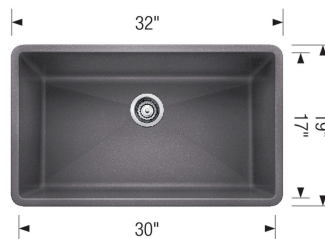

## Sink Specifications

Color	SKU
Biscuit	440151
Café	440147
Metallic Gray	440148
Anthracite	440149
White	440150
Truffle	441297
Cinder	441478
Concrete Gray	442740
Coal Black	442935

## Design and Planning Tips

- Min cabinet size: 36 in
- Bowl depth: 9,5 in ( 240.0 mm )

What is included:

Installation instructions

Cut-out template

Limited Lifetime Warranty

Undermount installation only

Minimum cabinet size: 36"

Cut-out Dimensions:

Cut-out Length: 30.25"

Cut-out Width: 17.25"

Cut-out Below Counter Depth: 10.29"

Sink Bowl Dimensions:

Sink Bowl Length (left-to-right): 30"

Sink Bowl Width (front-to-back): 17"

Sink Bowl Depth: 9.5"