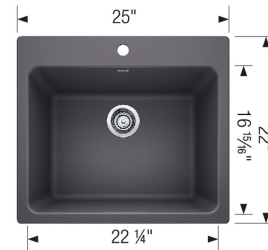

LIVEN SILGRANIT

Sink Specifications

Color	SKU
Biscuit	401925
Truffle	401926
White	401927
Anthracite	401920
Café	401922
Cinder	401923
Metallic Gray	401924
Concrete Gray	442762
Coal Black	442924

Design and Planning Tips

- Min cabinet size: 27 in
- Bowl depth: 12 in (305.0 mm)

What is included:

Sink clips
Installation instructions
Cut-out template
Limited Lifetime Warranty

Drop-in or Undermount installation

Minimum cabinet size (drop-in) 27"

Minimum cabinet size (undermount) 30"

Cut-out Dimensions:

Cut-out Length: 23.5"

Cut-out Width: 20.5"

Cut-out Below Counter Depth: 11.21"

Sink Bowl Dimensions:

Sink Bowl Length (left-to-right): 22.25"

Sink Bowl Width (front-to-back): 16.94"

Sink Bowl Depth: 12"

Pre-drilled for single-hole faucet with 4 additional knock-out holes

Drain hole compatible with 3.5" strainers or waste flanges

Codes/Standards: CSA B45.8-18/IAPMO Z403-2018

Optional Accessories