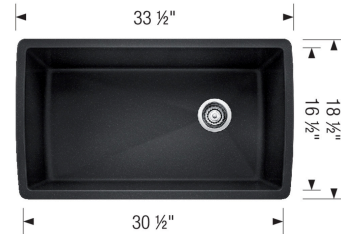

### Design and Planning Tips

- Min cabinet size: 36 in
- Bowl depth: 9,5 in ( 240.0 mm )

What is included:

Installation instructions

Cut-out template

Limited Lifetime Warranty

Undermount installation only

Minimum cabinet size: 36"

Cut-out Dimensions:

Cut-out Length: 30.75"

Cut-out Width: 16.75"

Cut-out Below Counter Depth: 10.29"

Sink Bowl Dimensions:

Sink Bowl Length (left-to-right): 30.5"

Sink Bowl Width (front-to-back): 16.5"

Sink Bowl Depth: 9.5"