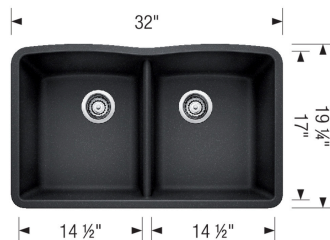

DIAMOND EQUAL DOUBLE LOW DIVIDE SILGRANIT

Sink Specifications

Color	SKU
Cinder	442071
Truffle	442072
White	442074
Anthracite	442075
Biscuit	442076
Metallic Gray	442077
Café	442078
Concrete Gray	442746
Coal Black	442914

Design and Planning Tips

- Bowl depth: 9,5 in

What is included:

Installation instructions

Cut-out template

Limited Lifetime Warranty

Undermount installation only

Minimum cabinet size: 36"

Cut-out Dimensions:

Cut-out Length: 17.25"

Cut-out Width: 30.5"

Cut-out Below Counter Depth: 10.29"

Left Sink Bowl Dimensions:

Sink Bowl Length (left-to-right): 14.5"

Sink Bowl Width (front-to-back): 17"

Sink Bowl Depth: 9.5"

Right Sink Bowl Dimensions:

Sink Bowl Length (left-to-right): 14.5"

Sink Bowl Width (front-to-back): 17"

Sink Bowl Depth: 9.5"

Low Divide Height: 5.5"

Drain hole compatible with 3.5" strainers or waste flanges