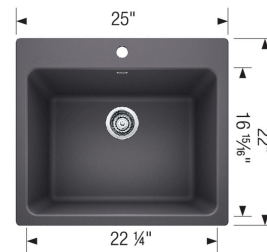

LIVEN SILGRANIT

Sink Specifications

Color	SKU
Biscuit	401925
Truffle	401926
White	401927
Anthracite	401920
Café	401922
Cinder	401923
Metallic Gray	401924
Concrete Gray	442762
Coal Black	442924

Design and Planning Tips

- Min cabinet size: 27 in
- Bowl depth: 12 in (305.0 mm)

What is included:

Sink clips
Installation instructions
Cut-out template
Limited Lifetime Warranty

Drop-in or Undermount installation

Minimum cabinet size (drop-in) 27"

Minimum cabinet size (undermount) 30"

Cut-out Dimensions:

Cut-out Length: 23.5"

Cut-out Width: 20.5"

Cut-out Below Counter Depth: 11.21"

Sink Bowl Dimensions:

Sink Bowl Length (left-to-right): 22.25"

Sink Bowl Width (front-to-back): 16.94"

Sink Bowl Depth: 12"

Pre-drilled for single-hole faucet with 4 additional knock-out holes

Drain hole compatible with 3.5" strainers or waste flanges

Codes/Standards: CSA B45.8-18/IAPMO Z403-2018

Optional Accessories