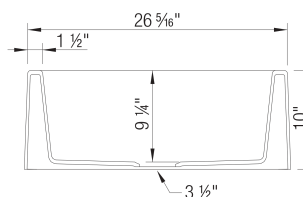

Optional Accessories

CapFlow Strainer Cover	517666
Floating Sink Grid	233530
Sink Grid	237527
Beech Cutting Board	235010

Warranty

BLANCO offers a limited lifetime warranty on all sinks and faucets, as well as a one-year warranty on all custom accessories.

Code/Standards Compliance

BLANCO sinks and faucets are third-party tested and certified to standards and listed by applicable certification bodies. For more information on individual product listings, contact our office or listing organization.

View our how-to videos to learn more about installing and caring for BLANCO products:
<https://www.blanco.com/us-en/service/how-to-videos/how-to-videos-for-sinks/>