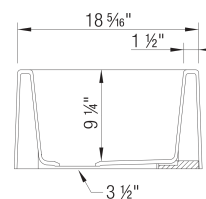

### Design and Planning Tips

- Min cabinet size: 30 in
- Bowl depth: 9,25 in ( 235.0 mm )
- Apron front height: 10 in

What is included:

Installation instructions

Cabinet template

Limited Lifetime Warranty

Apron front installation only

Minimum cabinet size: 30"

Cut-out Dimensions: custom installation. Use sink as template

Sink Bowl Dimensions:

Sink Bowl Length (left-to-right): 23.31"

Sink Bowl Width (front-to-back): 15.31"

Sink Bowl Depth: 9.25"

Apron Front Depth: 10"

Drain hole compatible with 3.5" strainers or waste flanges

To protect from damage, this model must be shipped on a pallet. (Cannot be shipped UPS)

Codes/Standards: CSA B45.8-18/IAPMO Z403-2018