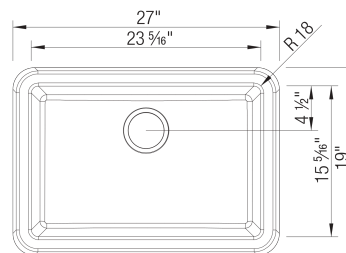

### Design and Planning Tips

- Min cabinet size: 30 in
- Bowl depth: 9,25 in ( 235.0 mm )
- Apron front height: 10 in

What is included:

Installation instructions

Cabinet template

Limited Lifetime Warranty

Apron front installation only

Minimum cabinet size: 30"

Cut-out Dimensions: custom installation. Use sink as template

Sink Bowl Dimensions:

Sink Bowl Length (left-to-right): 23.31"

Sink Bowl Width (front-to-back): 15.31"

Sink Bowl Depth: 9.25"