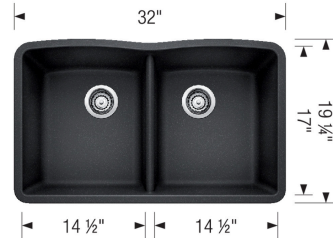

Design and Planning Tips

- Min cabinet size: 36 in
- Bowl depth: 9,5 in (240.0 mm)

What is included:
Installation instructions
Cut-out template
Limited Lifetime Warranty

Undermount installation only

Minimum cabinet size: 36"

Cut-out Dimensions:

Cut-out Length: 17.25"

Cut-out Width: 30.5"

Cut-out Depth: 10.29"

Left Sink Bowl Dimensions:

Sink Bowl Length (left-to-right): 14.5"

Sink Bowl Width (front-to-back): 17"

Sink Bowl Depth: 9.5"

Right Sink Bowl Dimensions:

Sink Bowl Length (left-to-right): 14.5"

Sink Bowl Width (front-to-back): 17"

Sink Bowl Depth: 9.5"

Drain hole compatible with 3.5" strainers or waste flanges

Codes/Standards: CSA B45.8-18/IAPMO Z403-2018