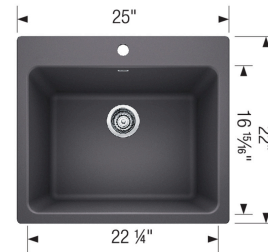

### Design and Planning Tips

- Min cabinet size: 27 in
- Bowl depth: 12 in ( 305.0 mm )

#### Cut-out Dimensions:

Cut-out Length: 23.5"

Cut-out Width: 20.5"

Cut-out Below Counter Depth: 11.21"

#### Sink Bowl Dimensions:

Sink Bowl Length (left-to-right): 22.25"

Sink Bowl Width (front-to-back): 16.94"

Sink Bowl Depth: 12"

Pre-drilled for single-hole faucet with 4 additional knock-out holes

Drain hole compatible with 3.5" strainers or waste flanges