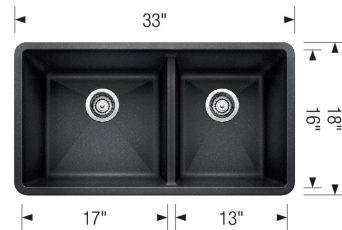

PRECIS 1³/₄ SILGRANIT

Design and Planning Tips

- Min cabinet size: 36 in
- Bowl depth: 9,5 in (240.0 mm)

What is included:

Installation instructions

Cut-out template

Limited Lifetime Warranty

Undermount installation only

Minimum cabinet size: 36"

Cut-out Dimensions:

Cut-out Length: 31.25"

Cut-out Width: 16.25"

Cut-out Below Counter Depth: 10.29"

Left Sink Bowl Dimensions:

Sink Bowl Length (left-to-right): 17"

Sink Bowl Width (front-to-back): 16"

Sink Bowl Depth: 9.5"

Right Sink Bowl Dimensions:

Sink Bowl Length (left-to-right): 13"

Sink Bowl Width (front-to-back): 16"

Sink Bowl Depth: 9.5"

Drain hole compatible with 3.5" strainers or waste flanges

Cannot be shipped UPS

Codes/Standards: CSA B45.8-18/IAPMO Z403-2018

Optional Accessories

Sink Grid	516364
Sink Grid	516366
Sink Grid	233542
CapFlow Strainer Cover	517666
Undermount Clips	440851

Warranty

BLANCO offers a limited lifetime warranty on all sinks and faucets, as well as a one-year warranty on all custom accessories.

Code/Standards Compliance

BLANCO sinks and faucets are third-party tested and certified to standards and listed by applicable certification bodies. For more information on individual product listings, contact our office or listing organization.