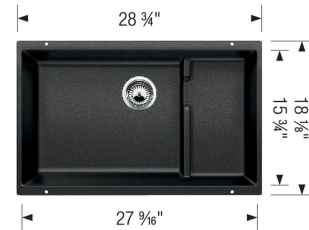

Design and Planning Tips

- Min cabinet size: 33 in
- Bowl depth: 7,87 in (200.0 mm)

What is included:

Installation instructions

Cut-out template

Limited Lifetime Warranty

Undermount installation only

Minimum cabinet size: 33"

Cut-out Dimensions:

Cut-out Length: 27.81"

Cut-out Width: 16"

Cut-out Below Counter Depth: 8.66"

Sink Bowl Dimensions:

Sink Bowl Length (left-to-right): 27.56"

Sink Bowl Width (front-to-back): 15.75"

Sink Bowl Depth: 7.87"

Drain hole compatible with 3.5" strainers or waste flanges

Codes/Standards: CSA B45.8-18/IAPMO Z403-2018

Included Accessories

Colander 222401

Optional Accessories

Sink Grid 231640

CapFlow Strainer Cover 517666

Sink Grid 233542

Undermount Clips 440851

Warranty

BLANCO offers a limited lifetime warranty on all sinks and faucets, as well as a one-year warranty on all custom accessories.

Code/Standards Compliance

BLANCO sinks and faucets are third-party tested and certified to standards and listed by applicable certification bodies. For more information on individual product listings, contact our office or listing organization.