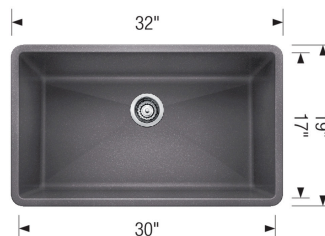

## Sink Specifications

Color	SKU
Biscuit	440151
Café	440147
Metallic Gray	440148
Anthracite	440149
White	440150
Truffle	441297
Cinder	441478
Concrete Gray	442740
Coal Black	442935

## Design and Planning Tips

- Min cabinet size: 36 in
- Bowl depth: 9,5 in ( 240.0 mm )

What is included:

Installation instructions

Cut-out template

Limited Lifetime Warranty

Undermount installation only

Minimum cabinet size: 36"

Cut-out Dimensions:

Cut-out Length: 30.25"

Cut-out Width: 17.25"

Cut-out Below Counter Depth: 10.29"

Sink Bowl Dimensions:

Sink Bowl Length (left-to-right): 30"

Sink Bowl Width (front-to-back): 17"

Sink Bowl Depth: 9.5"