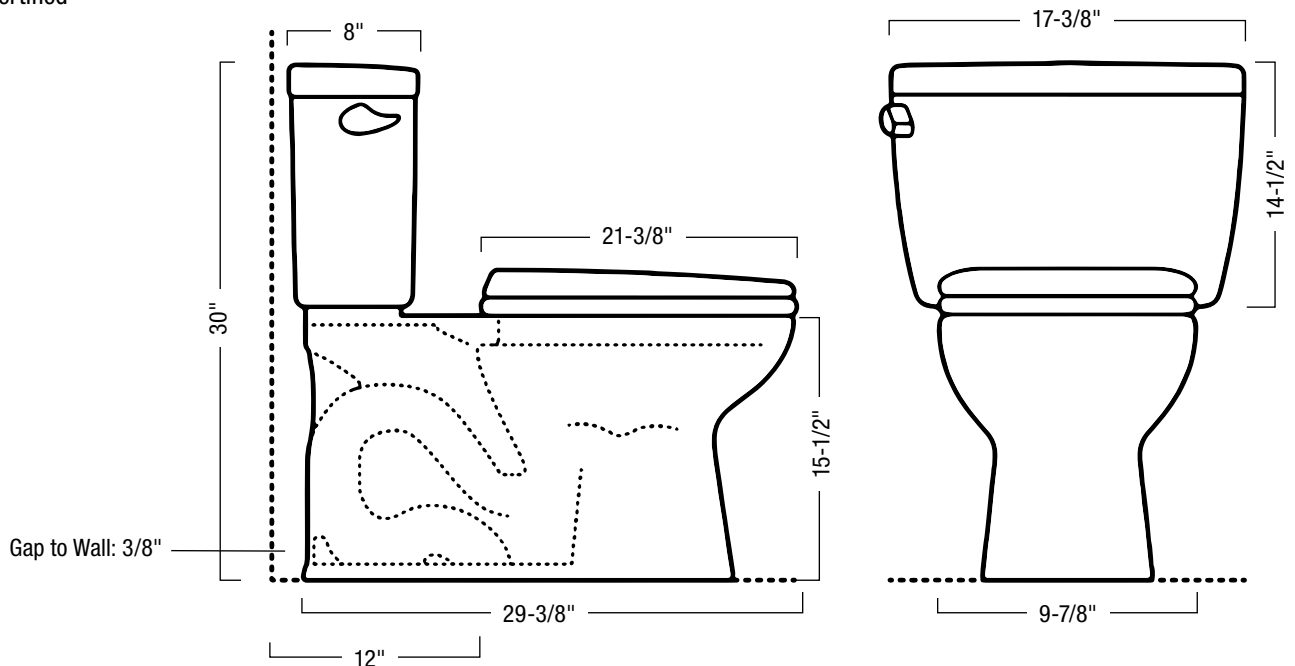

Codes and Certifications

- cUPC Listed
- WaterSense Certified
- CSA B45.1

Warranty and Codes

This product comes complete with installation, operating, care and maintenance instructions. All PROFLO fixtures carry a lifetime limited warranty on vitreous china and a 5-year limited warranty on fittings. In an effort to continually improve our products, we will make design changes from time to time. We reserve the right to ship newly designed product to fill any order unless we agree in writing to do otherwise.