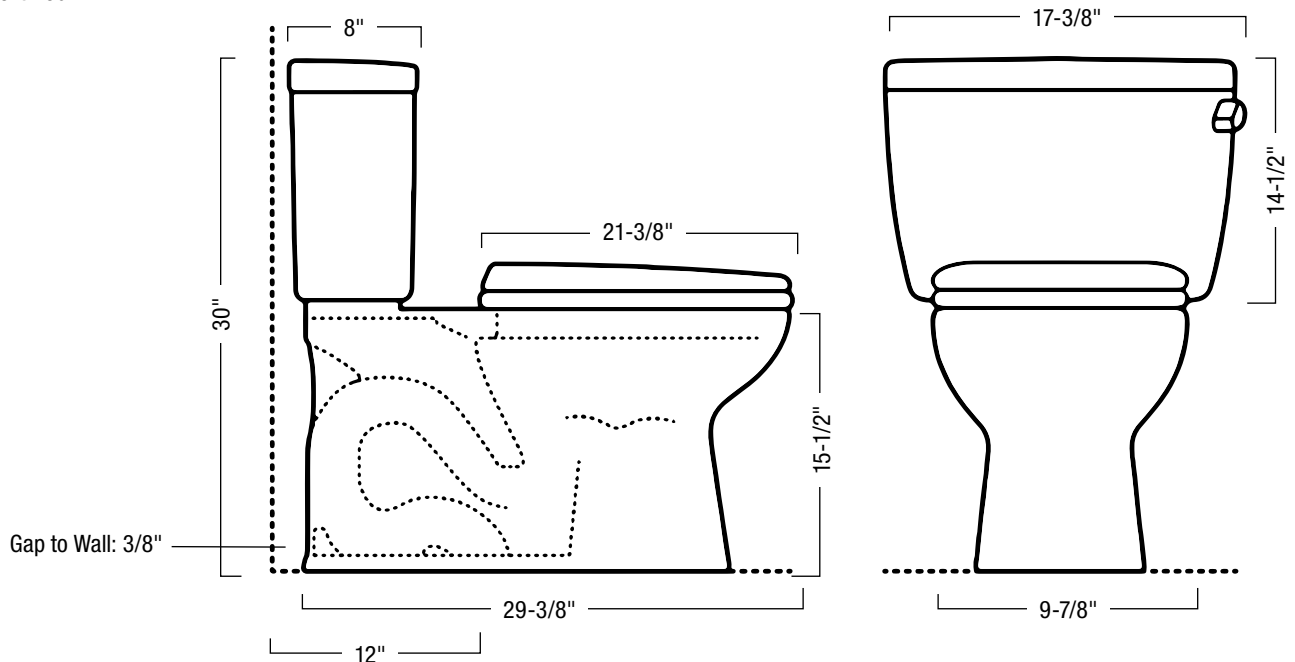

Codes and Certifications

- cUPC Listed
- WaterSense Certified
- CSA B45.1

Warranty and Codes

This product comes complete with installation, operating, care and maintenance instructions. All PROFLO fixtures carry a lifetime limited warranty on vitreous china and a 5-year limited warranty on fittings. In an effort to continually improve our products, we will make design changes from time to time. We reserve the right to ship newly designed product to fill any order unless we agree in writing to do otherwise.