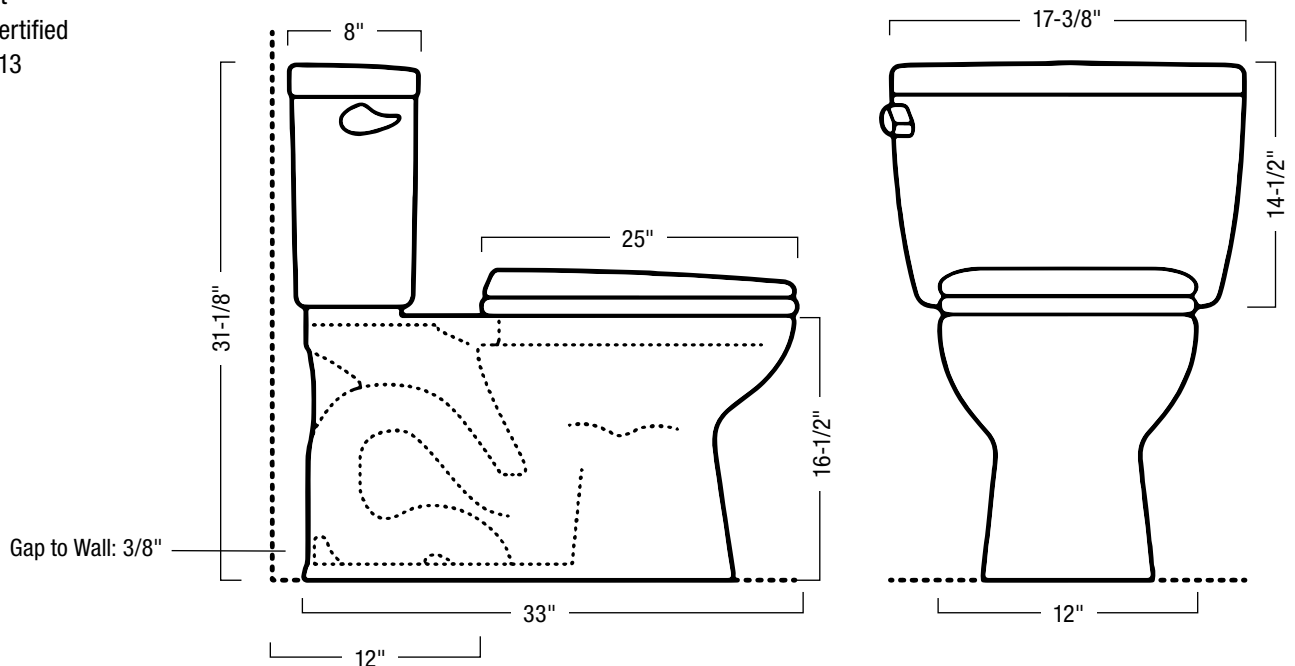

Codes and Certifications

- cUPC Listed
- ADA Compliant
- WaterSense Certified
- CSA B45.1 2013

Warranty and Codes

This product comes complete with installation, operating, care and maintenance instructions. All PROFLO fixtures carry a lifetime limited warranty on vitreous china and a 5-year limited warranty on fittings. In an effort to continually improve our products, we will make design changes from time to time. We reserve the right to ship newly designed product to fill any order unless we agree in writing to do otherwise.