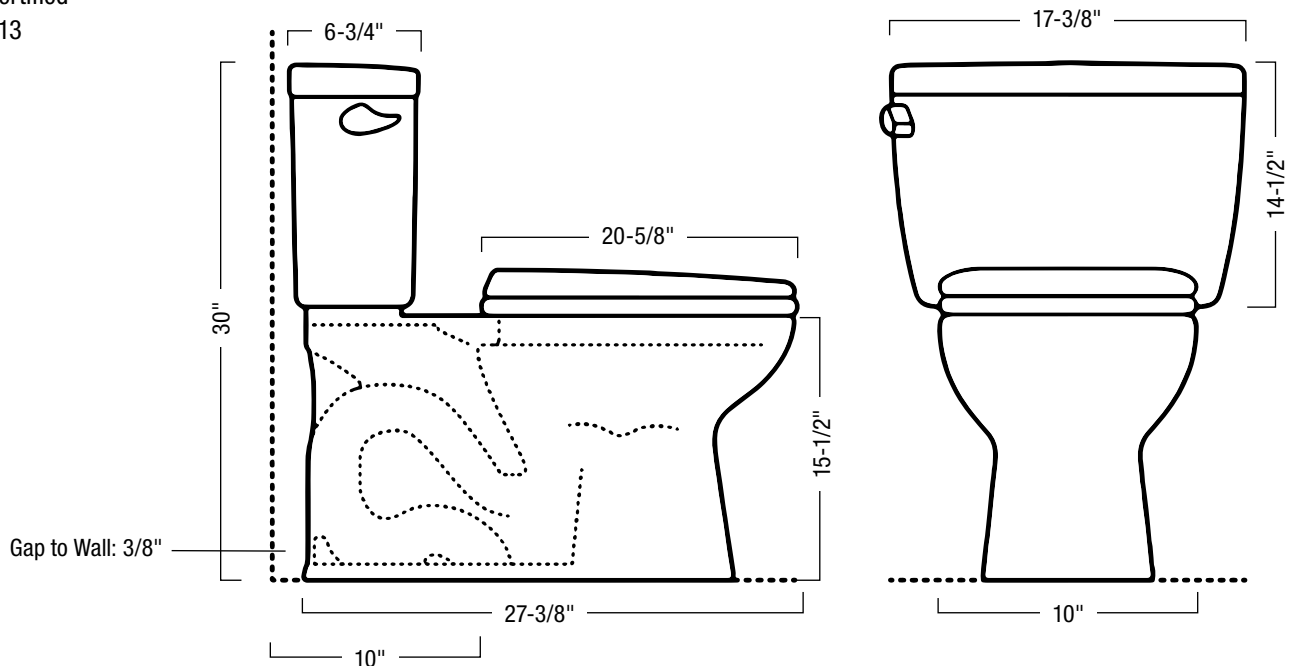

Codes and Certifications

- cUPC Listed
- WaterSense Certified
- CSA B45.1 2013

Warranty and Codes

This product comes complete with installation, operating, care and maintenance instructions. All PROFLO fixtures carry a lifetime limited warranty on vitreous china and a 5-year limited warranty on fittings. In an effort to continually improve our products, we will make design changes from time to time. We reserve the right to ship newly designed product to fill any order unless we agree in writing to do otherwise.