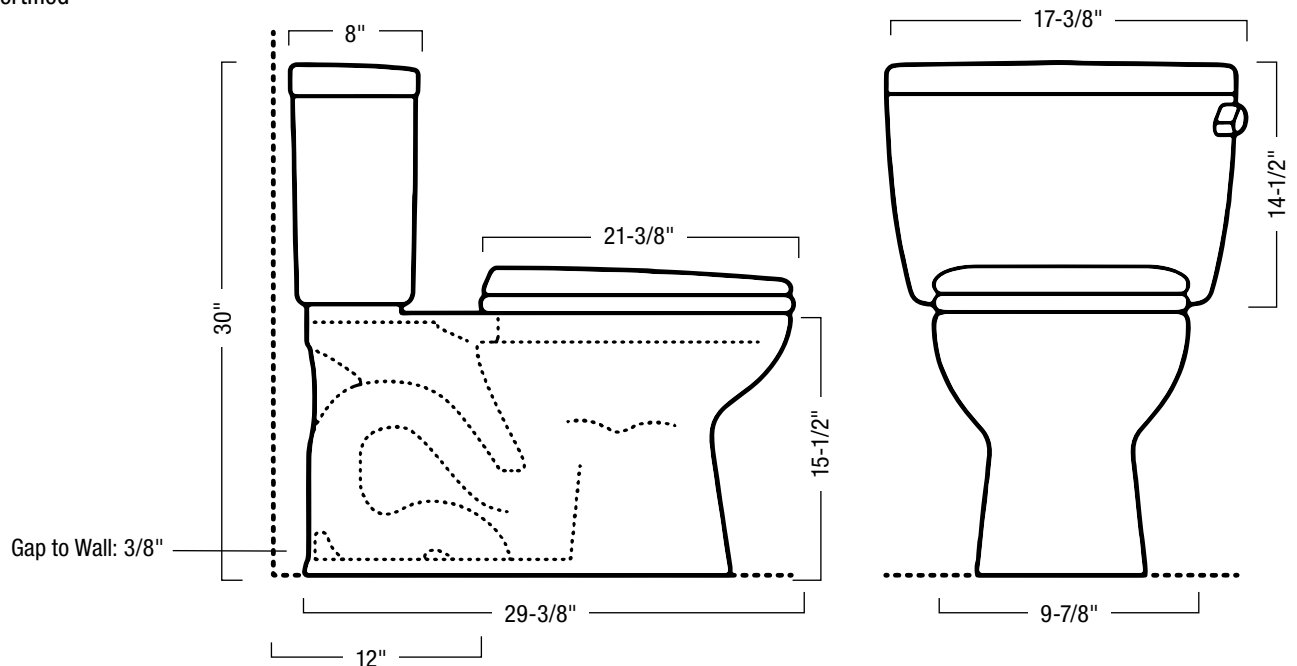

Codes and Certifications

- cUPC Listed
- WaterSense Certified
- CSA B45.1

Warranty and Codes

This product comes complete with installation, operating, care and maintenance instructions. All PROFLO fixtures carry a lifetime limited warranty on vitreous china and a 5-year limited warranty on fittings. In an effort to continually improve our products, we will make design changes from time to time. We reserve the right to ship newly designed product to fill any order unless we agree in writing to do otherwise.