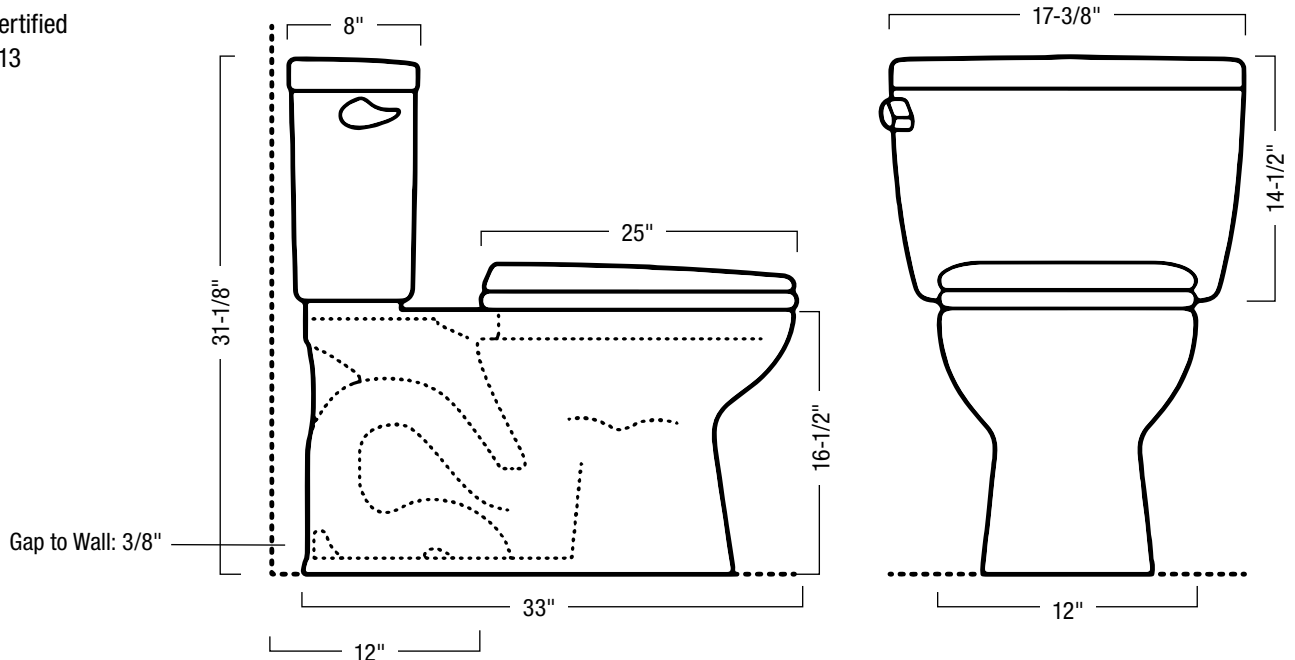

Codes and Certifications

- cUPC Listed
- ADA Compliant
- WaterSense Certified
- CSA B45.1 2013

Warranty and Codes

This product comes complete with installation, operating, care and maintenance instructions. All PROFLO fixtures carry a lifetime limited warranty on vitreous china and a 5-year limited warranty on fittings. In an effort to continually improve our products, we will make design changes from time to time. We reserve the right to ship newly designed product to fill any order unless we agree in writing to do otherwise.