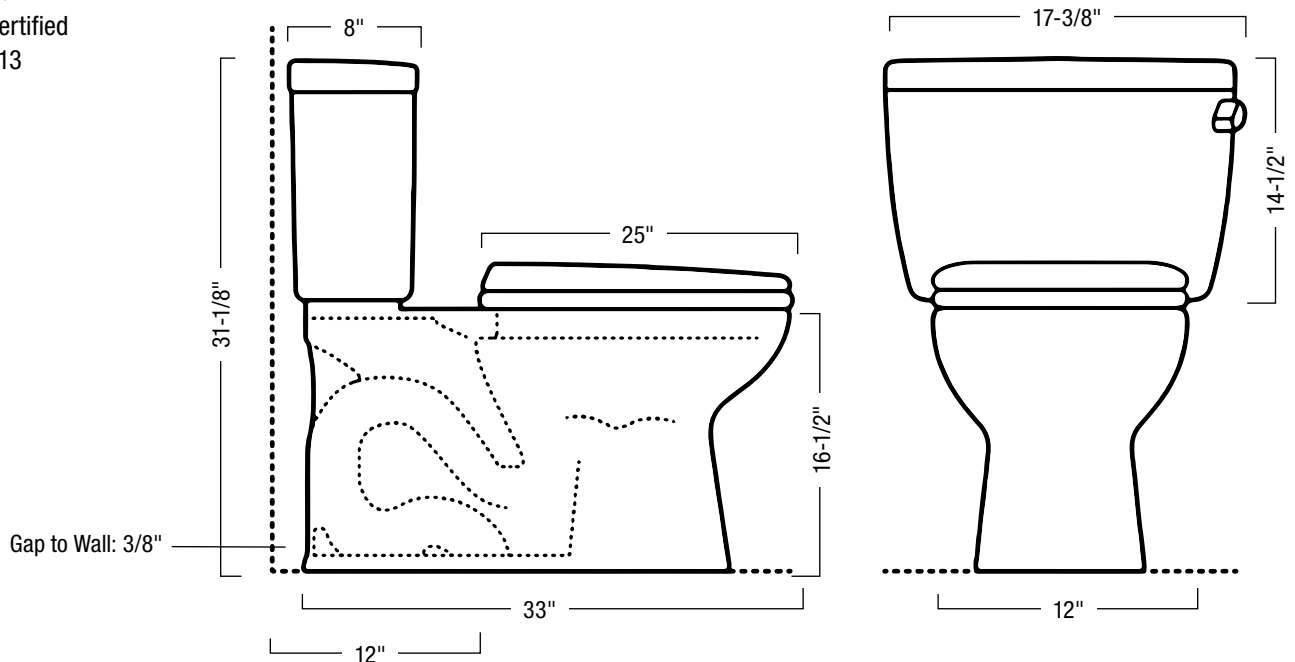

Codes and Certifications

- cUPC Listed
- ADA Compliant
- WaterSense Certified
- CSA B45.1 2013

Warranty and Codes

This product comes complete with installation, operating, care and maintenance instructions. All PROFLO fixtures carry a lifetime limited warranty on vitreous china and a 5-year limited warranty on fittings. In an effort to continually improve our products, we will make design changes from time to time. We reserve the right to ship newly designed product to fill any order unless we agree in writing to do otherwise.