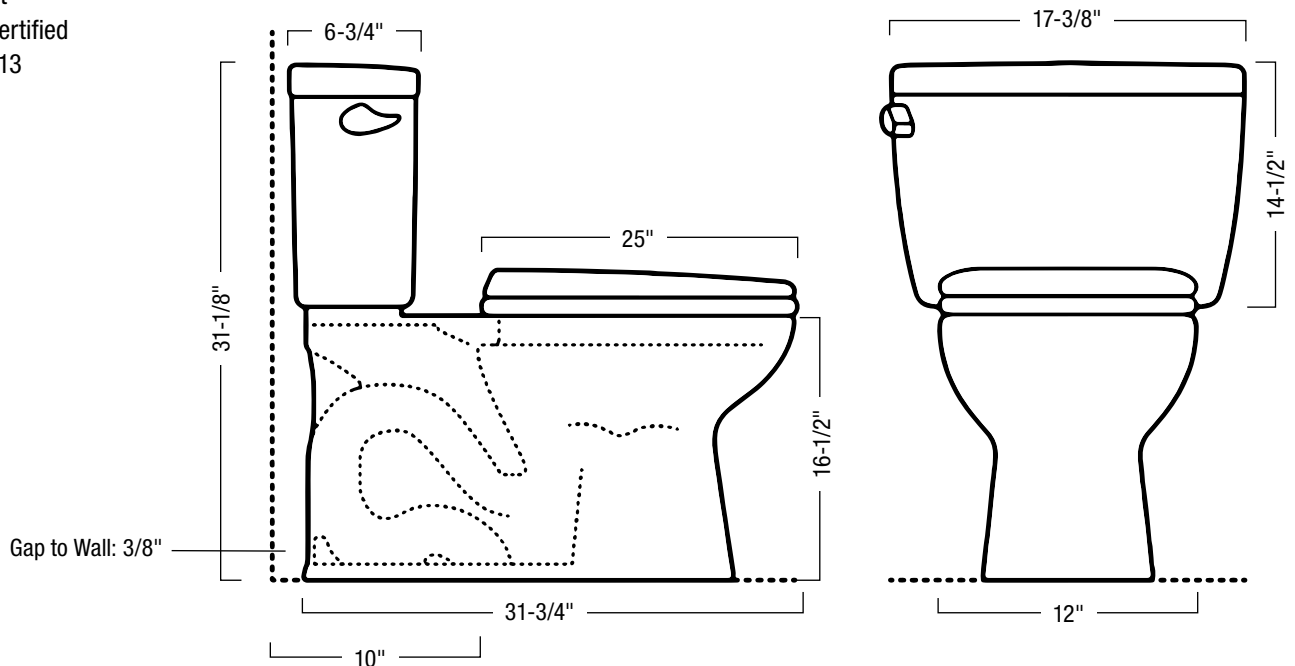

Codes and Certifications

- cUPC Listed
- ADA Compliant
- WaterSense Certified
- CSA B45.1 2013

Warranty and Codes

This product comes complete with installation, operating, care and maintenance instructions. All PROFLO fixtures carry a lifetime limited warranty on vitreous china and a 5-year limited warranty on fittings. In an effort to continually improve our products, we will make design changes from time to time. We reserve the right to ship newly designed product to fill any order unless we agree in writing to do otherwise.