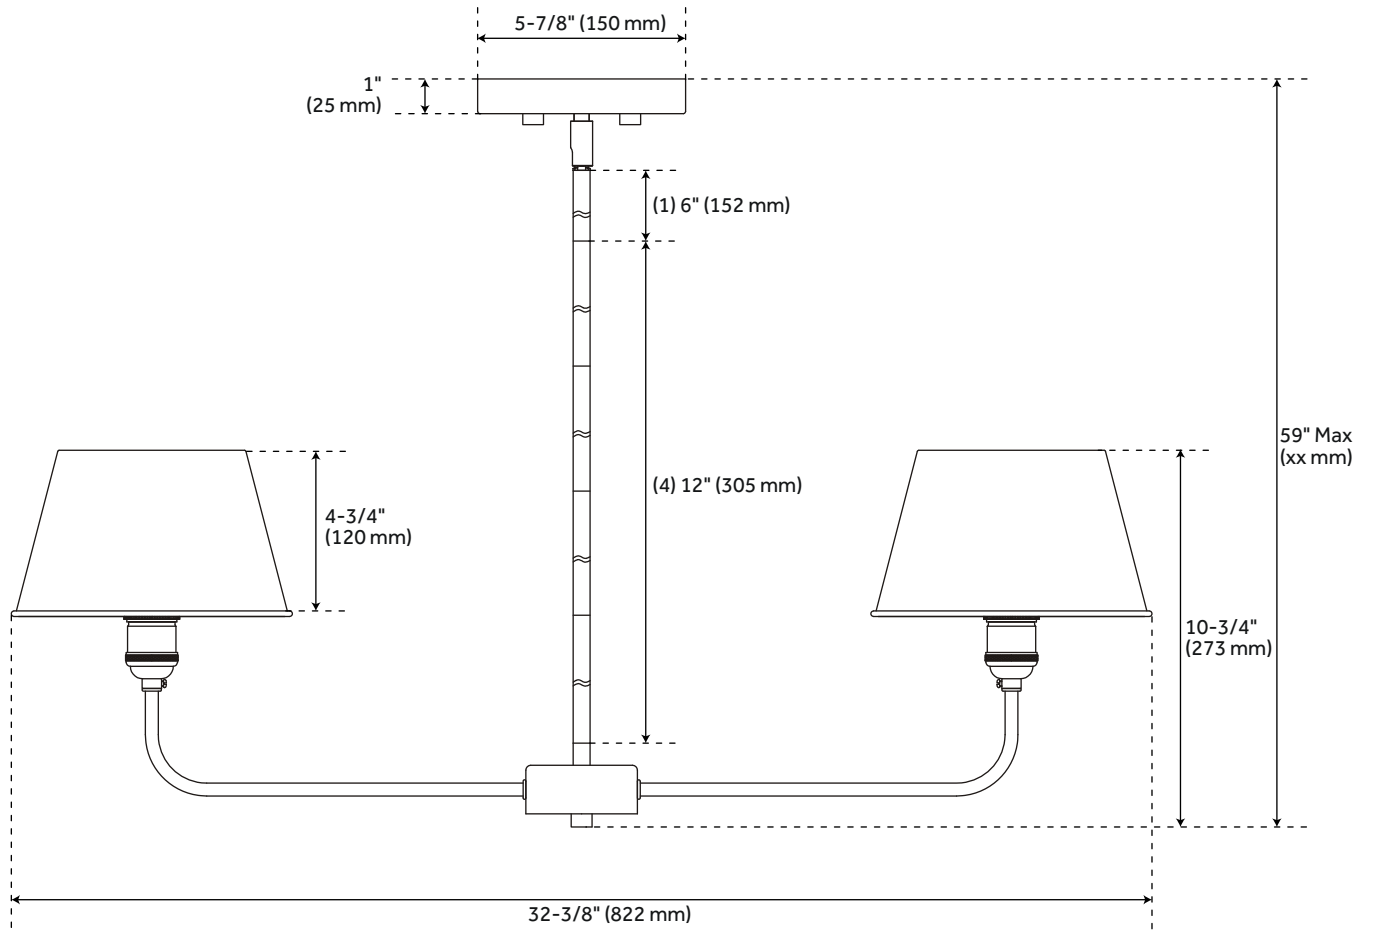

10-3/4" STANBURN 6-LIGHT CHANDELIER - AGED BRASS

SKU: 464494

FEATURES

Installation Type: Ceiling Mount
Design: Traditional
Product Finish: Aged Brass
Material: Steel
Width: 32-3/8"
Height: 10-3/4"
Base Plate Length: 1"
Base Plate Height: 1"
Mounting Hardware Included: Yes
Reversible Mounting: No
Shade Finish: Brass
Shade Material: Steel
Number of Bulbs: 6
Base Plate Width: 5-7/8"
Base Plate Depth: 1"
Location Type: Suitable for Dry Locations
Bulbs Included: No
Bulb Type: Medium E-26
Wattage per Bulb: 60
Downrod/Chain Length: 1-6", 4-12"

CODES/STANDARDS

UL 1598 / CSA C22.2 No 250.0

Code:
REVISED 12/28/2021

STANBURN 6-LIGHT CHANDELIER - AGED BRASS

SKU: 464494

All dimensions and specifications are nominal and may vary. Use actual products for accuracy in critical situations.