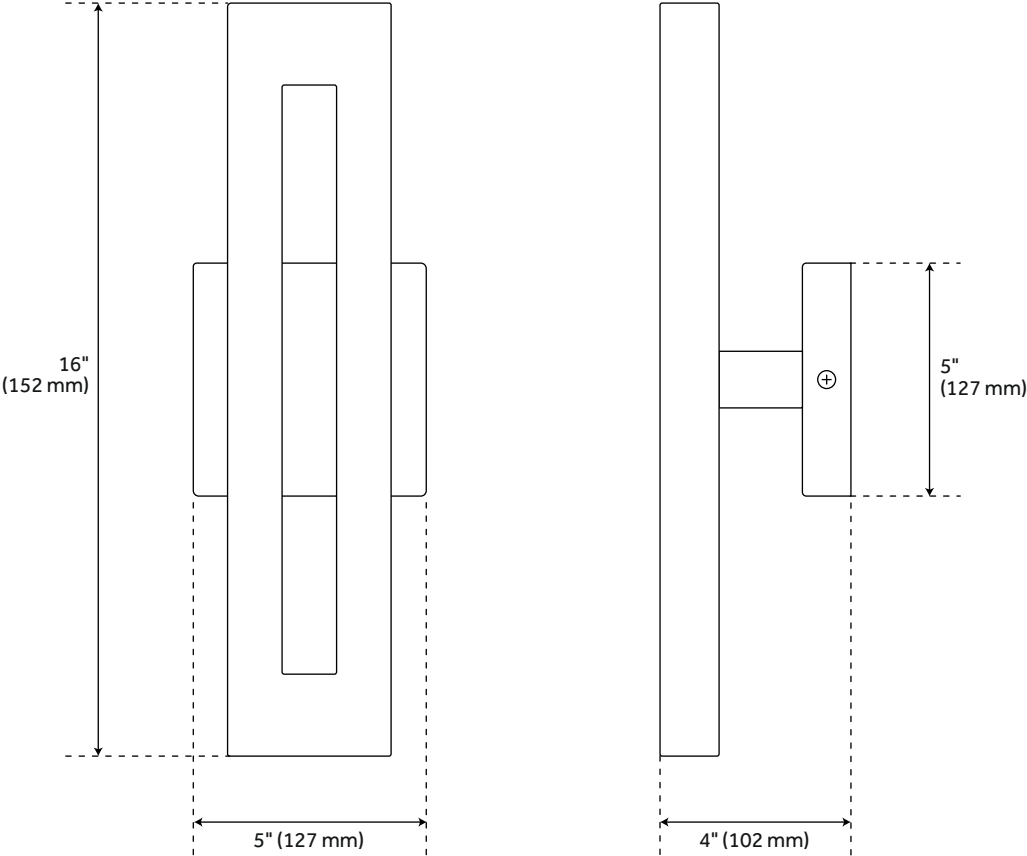

PADDOCK 2-LIGHT OUTDOOR ENTRANCE WALL SCONCE

SKU: 944724

FEATURES

Installation Type: Wall Mount
Design: Modern
Material: Aluminum
Base Plate Height: 5"
Mounting Hardware Included: Yes
Reversible Mounting: No
Shade Finish: Black
Number of Bulbs: 2
Base Plate Width: 5"
Location Type: Suitable for Wet Locations
Bulbs Included: Yes
Bulb Type: Integrated LED
Wattage per Bulb: 3

CODES/STANDARDS

UL 1598 / CSA C22.2 No 250.0

Code:
REVISED 12/28/2021

PADDOCK 16" 2-LIGHT OUTDOOR ENTRANCE WALL SCONCE - BLACK

SKU: 944724

All dimensions and specifications are nominal and may vary. Use actual products for accuracy in critical situations.

Code: PHEL5300

PADDOCK 22" 2-LIGHT OUTDOOR ENTRANCE WALL SCONCE - BLACK

SKU: 944724

All dimensions and specifications are nominal and may vary. Use actual products for accuracy in critical situations.

Code: PHEL5301