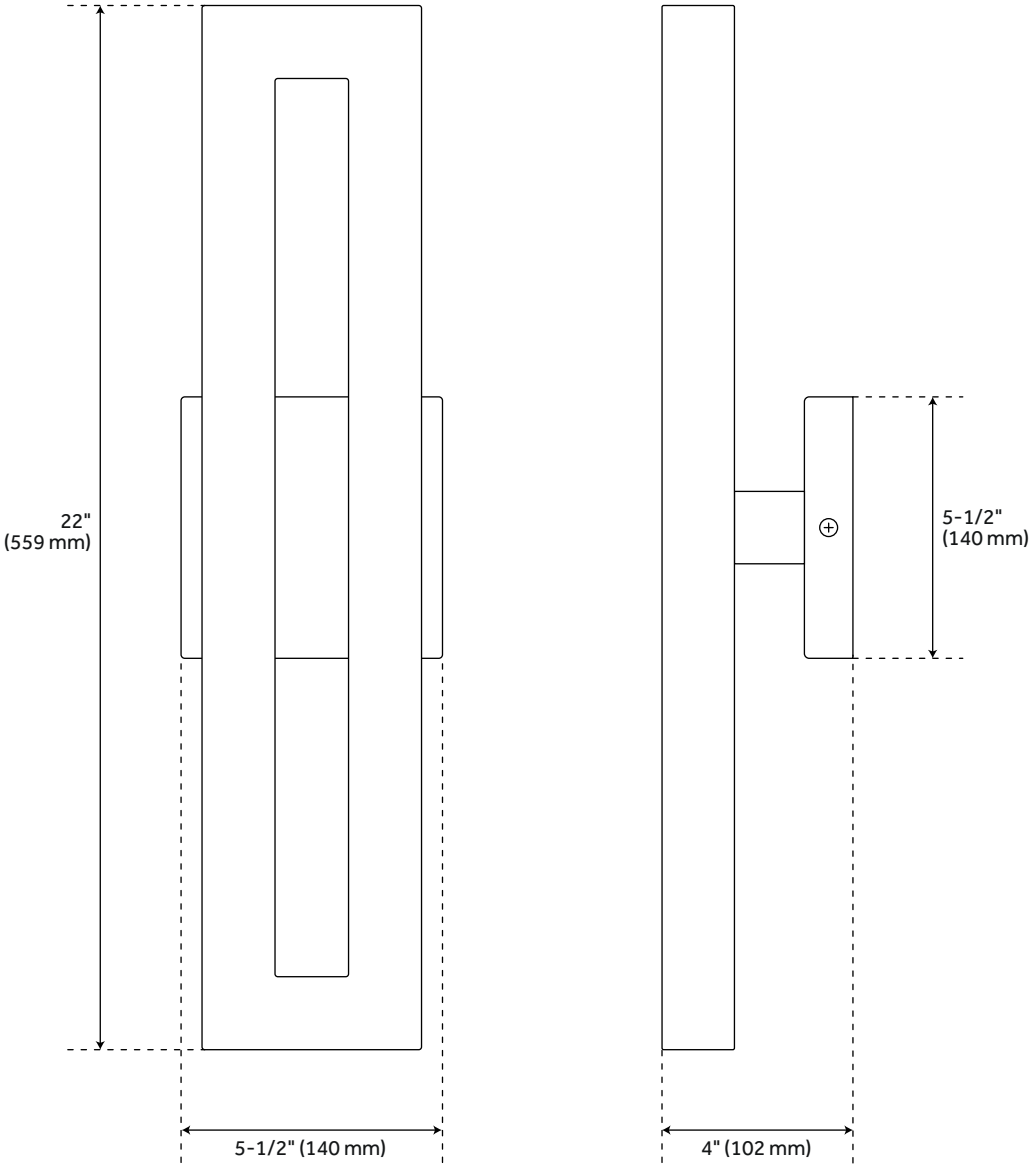

PADDOCK 2-LIGHT OUTDOOR ENTRANCE WALL SCONCE

SKU: 944724

FEATURES

Installation Type: Wall Mount
Design: Modern
Material: Aluminum
Base Plate Height: 5"
Mounting Hardware Included: Yes
Reversible Mounting: No
Shade Finish: Black
Number of Bulbs: 2
Base Plate Width: 5"
Location Type: Suitable for Wet Locations
Bulbs Included: Yes
Bulb Type: Integrated LED
Wattage per Bulb: 3

CODES/STANDARDS

UL 1598 / CSA C22.2 No 250.0

Code:
REVISED 12/28/2021

PADDOCK 16" 2-LIGHT OUTDOOR ENTRANCE WALL SCONCE - BLACK

SKU: 944724

All dimensions and specifications are nominal and may vary. Use actual products for accuracy in critical situations.

Code: PHEL5300

PADDOCK 22" 2-LIGHT OUTDOOR ENTRANCE WALL SCONCE - BLACK

SKU: 944724

All dimensions and specifications are nominal and may vary. Use actual products for accuracy in critical situations.

Code: PHEL5301