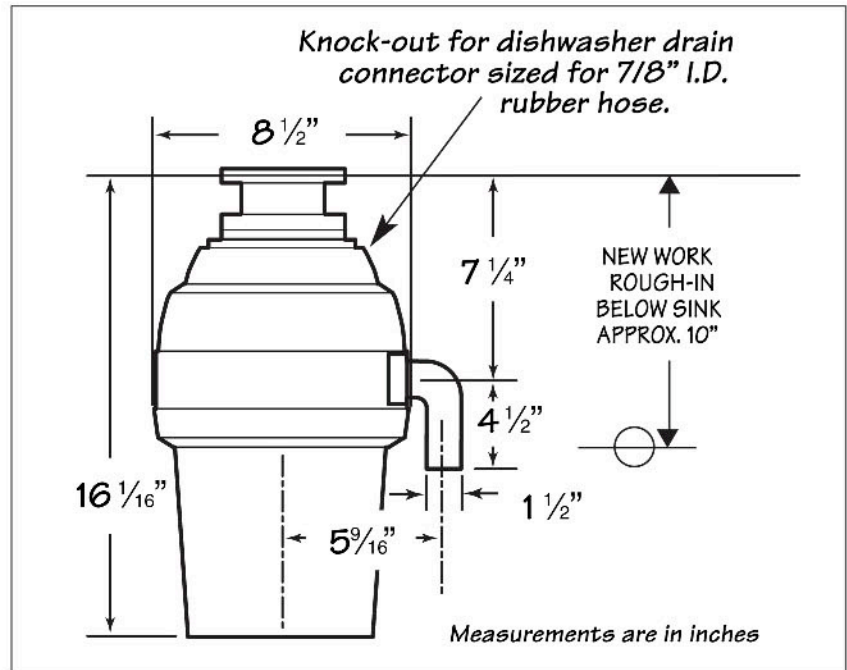

Mountain PLUMBING PRODUCTS

MT888SSWD

"The Perfect Grind®"
Waste Disposer
1 H.P. Heavy Duty

Installation Specifications

This model offers you the following features & benefits:

- High-speed 2800 r.p.m. permanent magnet motor produces more power per pound.
- Stainless steel grinding components.
- Professional 3-bolt mount system.
- Sound insulated for quiet operation.
- Safe for properly sized septic tanks.*
- Includes factory installed power cord.
- Longest warranties in the industry demonstrates our commitment to quality.

*A septic system designed to accommodate a dishwasher or washing machine can also accommodate a garbage disposer.

SPECIFICATIONS

Motor Horsepower	1 H.P.
Motor Speed R.P.M.	2800
Voltage	115
Hz	60
Current-Amps	7.0
Motor Type	Permanent Magnet
Power Cord	Attached
Sink Flange	Stainless Steel
Stopper	Positive Seal
Waste Elbow	ABS
Feed	Continuous
Grind Ring	Stainless Steel
Swivel Impellers	Cast Stainless Steel
Turntable	Stainless Steel
Hopper	Glass Filled Nylon
Grinding Chamber	Corrosion Proof Glass Filled Polyester
Bearings	Permanently Lubricated; Sleeve Type
Overload Protector	Manual Reset Type
Sound Dampening Shell	Yes - Foam Insulated
Shipping Weight (lbs.)	15.4
Pallet Quantity	100