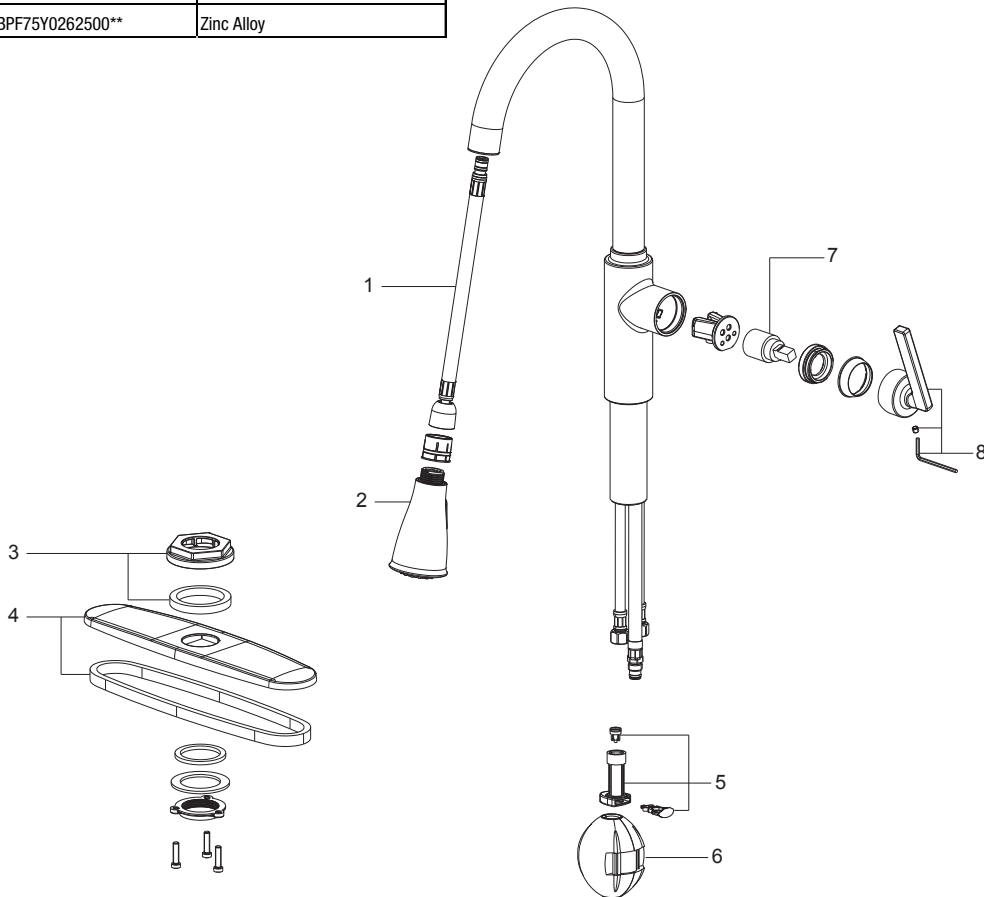

PFXC7512
PIXLEY Single Handle
Pull Down Kitchen Faucet

Model Numbers

- PFXC7512CP Chrome
- PFXC7512ZBN PVD brushed nickel

PFXC7512CP

No.	Item	Part Number	Material Type
1	Hose	OBPF85G0M014202**	Plastic+ Brass
2	Spray head	OBPF65F0014000**	Plastic
3	Flange	OBPF15Y0261600**	Zinc Alloy
4	Deck plate	OBPF15Y0262700**	Zinc Alloy+ EVA
5	Quick connect	OBPF85Y0262600PLO	Plastic
6	Weight	OBPF15X0241302PLO	Steel+ Plastic
7	Cartridge	OBPF25D0M0023PL	Plastic
8	Handle assembly	OBPF75Y0262500**	Zinc Alloy

* Specify Finish

Warranty and Codes

This product comes complete with installation, operating, care and maintenance instructions. This PROFLO faucet carries a limited lifetime warranty when installed in residential applications. The warranty is five years in commercial applications. This product meets ASME: A112.18.1. Compliant with lead content requirements of US Senate Bill S.3874.