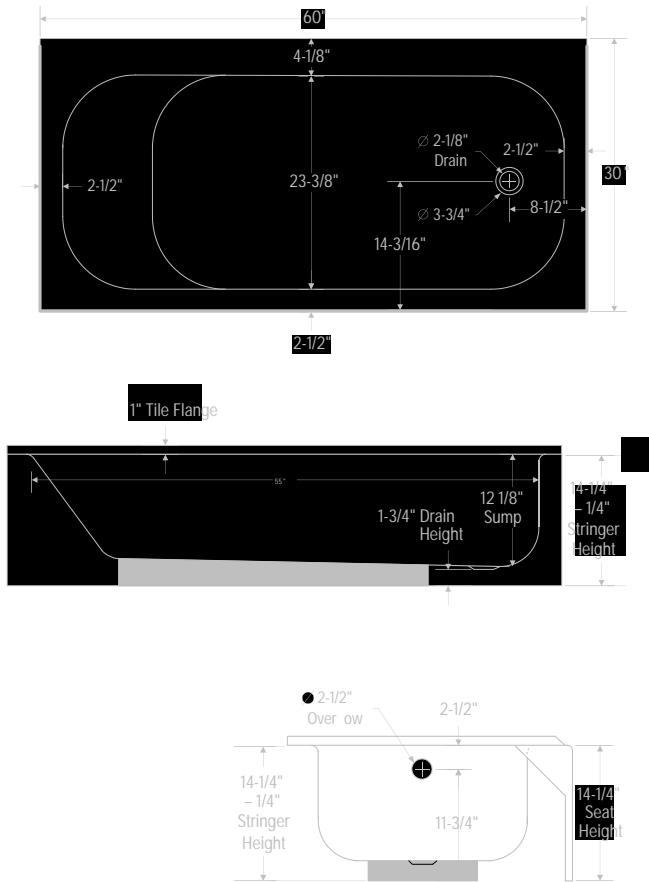

Specifications

PFB14/PFB16

Soaking Tubs 60" x 30"

Product Features

- Enameled steel bathtub
- 60" x 30" x 14-1/4"
- 60" x 30" x 16-5/8" AFR
- Full length tile flange
- PFB14 series has 40 degree lumbar support
- Standard and above floor rough-in
- High gloss, stain resistant porcelain finish
- Non-skid bottom surface
- Available in white, bone and biscuit
- Weight: 78lbs

Model Numbers

- PFB14CR*** 60" x 30" x 14-1/4" bathtub RH non-skid
PFB14CL* 60" x 30" x 14-1/4" bathtub LH non-skid
PFB16R 60" x 30" x 16-5/8" bathtub RH above floor RI
PFB16L 60" x 30" x 16-5/8" bathtub LH above floor RI

FERGUSON.COM/PROFLO

Specifications

PFB14/PFB16

Soaking Tubs 60"x30"

Product Specification

PFB14R/PFB14L
Standard rough-in

Product Specification

PFB16R/PFB16L
Above floor rough-in