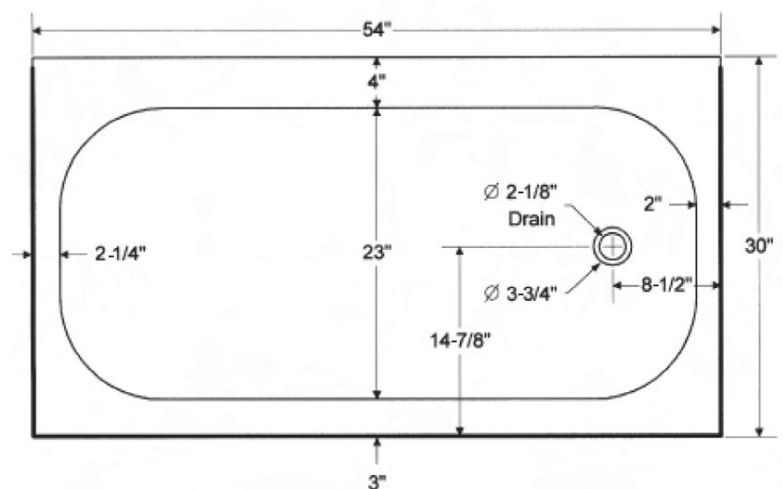

Specifications

PFB54 – Folsom Series

Enameled Steel Soaking Tub 54" x 30"

Product Features

- Enameled steel bathtub
- 54" x 30" x 15-1/4"
- Fully bounded support pad
- Full length tile flange with continuous corners for watertight integrity
- Standard rough-in
- High gloss, stain resistant porcelain finish
- Non-skid bottom
- One-piece construction
- Designed for space-saving convenience
- Available in white, bone and biscuit
- Weight: 70lbs

PFB54

Model Numbers

PFB54R 54" x 30" x 15-1/4" Bathtub RH, non-skid

PFB54L 54" x 30" x 15-1/4" Bathtub LH, non-skid

Warranty and Codes

This product comes complete with installation, operating, care and maintenance instructions. All PROFLO fixtures carry a 1-year limited warranty. In an effort to continually improve our products, we will make design changes from time to time. We reserve the right to ship newly designed product to fill any order unless we agree in writing to do otherwise.