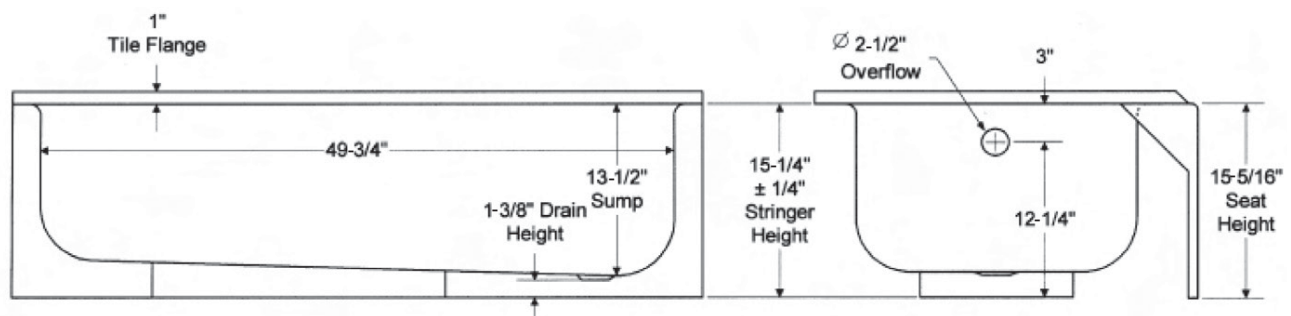

Specifications

PFB54 – Folsom Series

Enameled Steel Soaking Tub 54" x 30"

Product Features

- Enameled steel bathtub
- 54" x 30" x 15-1/4"
- Fully bounded support pad
- Full length tile flange with continuous corners for watertight integrity
- Standard rough-in
- High gloss, stain resistant porcelain finish
- Non-skid bottom
- One-piece construction
- Designed for space-saving convenience
- Available in white, bone and biscuit
- Weight: 70lbs

PFB54

Model Numbers

PFB54R 54" x 30" x 15-1/4" Bathtub RH, non-skid

PFB54L 54" x 30" x 15-1/4" Bathtub LH, non-skid

Warranty and Codes

This product comes complete with installation, operating, care and maintenance instructions. All PROFLO fixtures carry a 1-year limited warranty. In an effort to continually improve our products, we will make design changes from time to time. We reserve the right to ship newly designed product to fill any order unless we agree in writing to do otherwise.