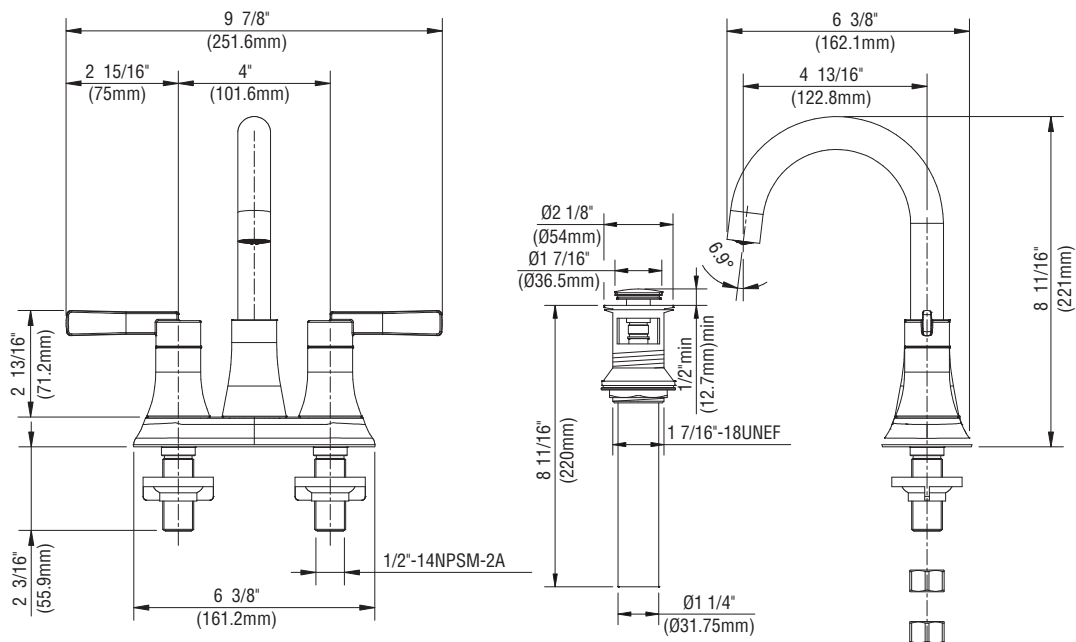

### Product Features

- Ceramic disc cartridges
- Metal lever handle
- Requires 3-hole sink with 4" on-center
- With metal pop-up
- 100% factory pressure tested
- Max. flow rate: 1.2 gpm (4.5 L/min) at 60 psi
- EPA WaterSense approved
- cUPC/IAPMO listed
- ADA compliant

### Product Specifications

\*All measurements are nominal. Please verify before actual installation.