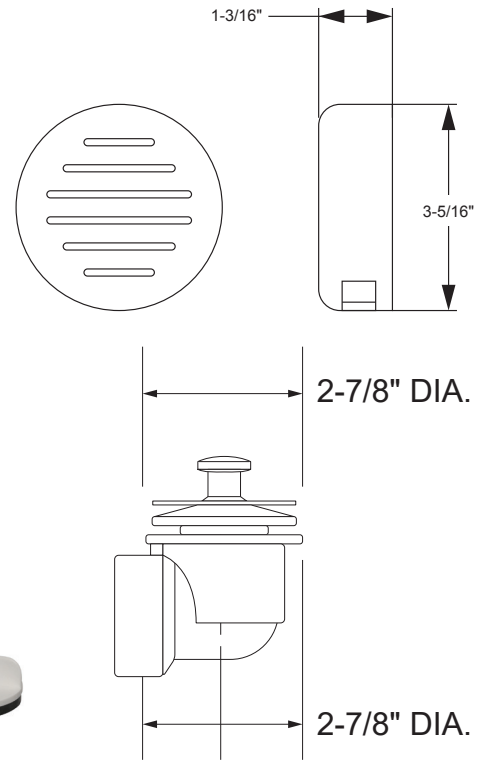

# Schedule 40 Waste & Overflow Classic High-flow Half Kit w/Test Kit

**Specification:**

- Series 2217
- “Classic” High-flow Bath Waste & Overflow
- Half Kit (Less Pipe and Tee) with Test Kit Test kit rated up to 4 stories
- Brass Strainer 1-1/2 x 11-1/2" Pipe Size and Push eN Lift Closure
- UPC Listed
- Manufactured to ASME Standard ASME A 112.18.2-2005 / CSA B 125.2-05