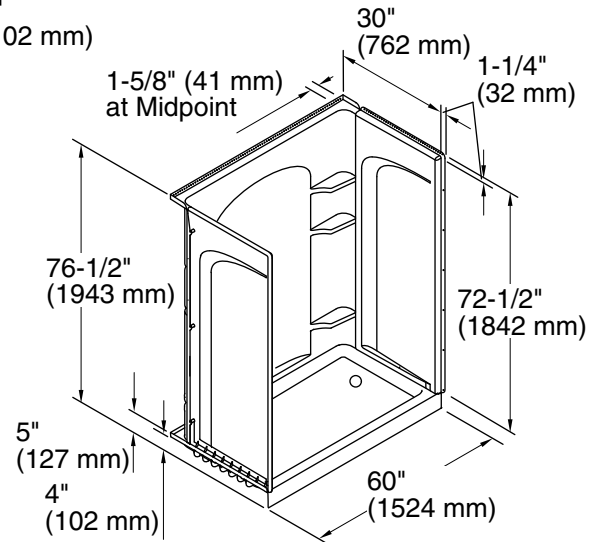

Ensemble™

60-1/4" x 30" curve shower stall
72170120

Features

- 4" threshold.
- Durable high-gloss finish.
- Three-piece tongue-and-groove walls with snap-together installation.
- Convenient shelves, shaving ledge/footrest.

Color	Code	Description
	0	White
	96	KOHLER Biscuit

Technical Information

All product dimensions are nominal.

Installation:	Three-wall alcove
Drain location:	Right
Maximum door height:	70-1/2" (1791 mm)
Maximum door width:	56-5/8" (1438 mm)