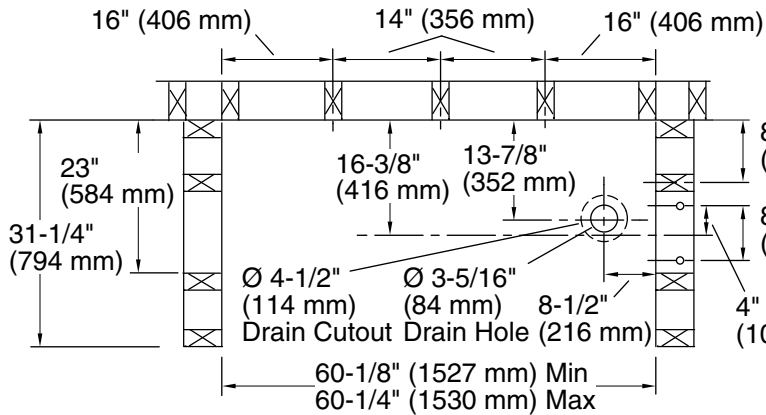

Ensemble™

60-1/4" x 30" curve shower stall
72170120

Features

- 4" threshold.
- Durable high-gloss finish.
- Three-piece tongue-and-groove walls with snap-together installation.
- Convenient shelves, shaving ledge/footrest.

Color	Code	Description
	0	White
	96	KOHLER Biscuit

Technical Information

All product dimensions are nominal.

Installation:	Three-wall alcove
Drain location:	Right
Maximum door height:	70-1/2" (1791 mm)
Maximum door width:	56-5/8" (1438 mm)