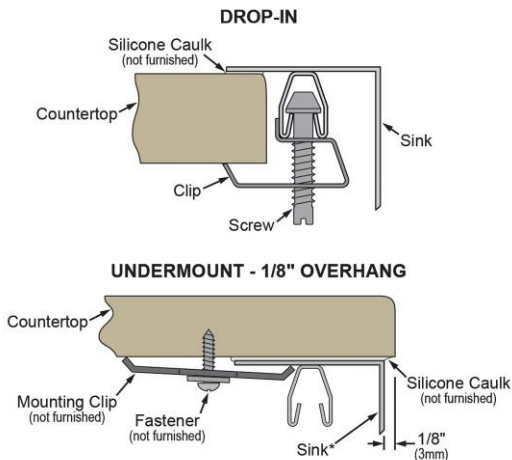

Installation Profile:

PART: _____ QTY: _____
PROJECT: _____
CONTACT: _____
DATE: _____
NOTES: _____
APPROVAL: _____

In keeping with our policy of continuing product improvement, Elkay reserves the right to change product specifications without notice. Please visit [elkay.com](#) for the most current version of Elkay product specification sheets. This specification describes an Elkay product with design, quality, and functional benefits to the user. When making a comparison of other producers' offerings, be certain these features are not overlooked.