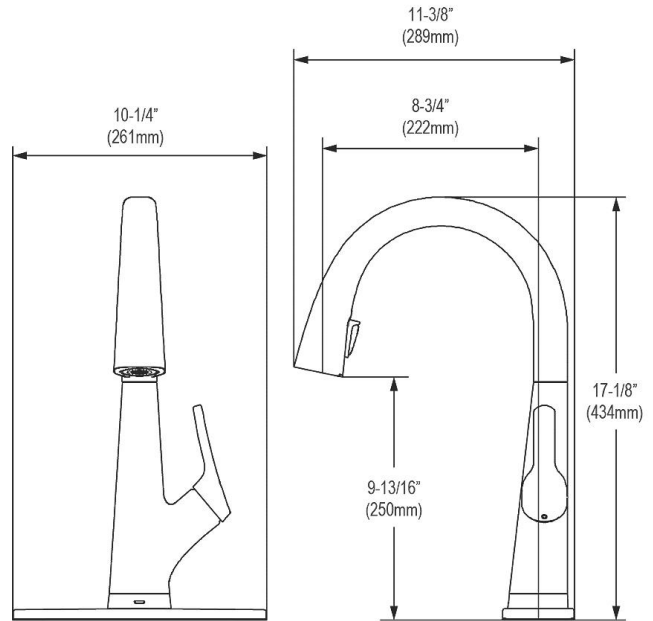

Included Accessories		
LKAV7051FCR	Elkay Avado Single Hole 2-in-1 Kitchen Faucet with Filtered Drinking Water, Chrome Spec Sheet (PDF)	
CTXBG2915	Elkay Crosstown Stainless Steel 29" x 15-1/4" x 1-1/4" Bottom Grid Spec Sheet (PDF)	
LKDD	Elkay 3-1/2" Drain Fitting Deep Strainer Basket Spec Sheet (PDF)	

Optional Accessories		
LK35	Elkay 3-1/2" Drain Fitting Type 304 Stainless Steel Body Strainer Basket and Tailpiece Spec Sheet (PDF)	
ERF750	Elkay 750-gallon Residential Replacement Filter Spec Sheet (PDF)	

In keeping with our policy of continuing product improvement, Elkay reserves the right to change product specifications without notice. Please visit elkay.com for the most current version of Elkay product specification sheets. This specification describes an Elkay product with design, quality, and functional benefits to the user. When making a comparison of other producers' offerings, be certain these features are not overlooked.