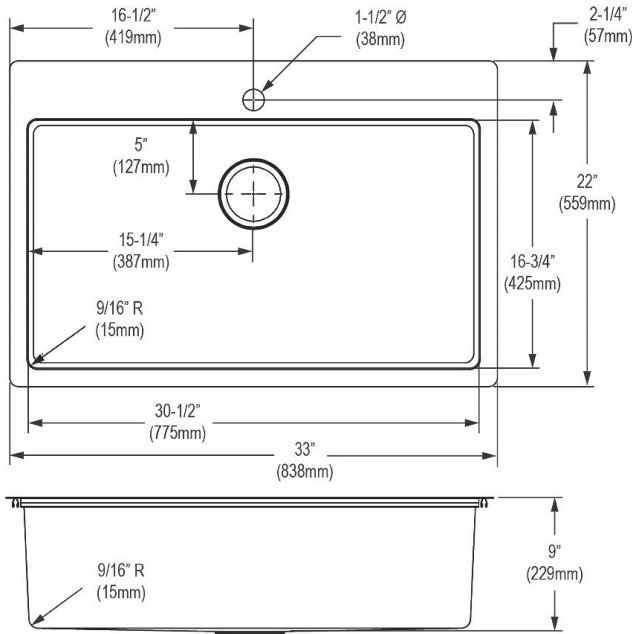

Included Accessories		
LKAV7051FCR	Elkay Avado Single Hole 2-in-1 Kitchen Faucet with Filtered Drinking Water, Chrome Spec Sheet (PDF)	
CTXBG2915	Elkay Crosstown Stainless Steel 29" x 15-1/4" x 1-1/4" Bottom Grid Spec Sheet (PDF)	
LKDD	Elkay 3-1/2" Drain Fitting Deep Strainer Basket Spec Sheet (PDF)	

Optional Accessories		
LK35	Elkay 3-1/2" Drain Fitting Type 304 Stainless Steel Body Strainer Basket and Tailpiece Spec Sheet (PDF)	
ERF750	Elkay 750-gallon Residential Replacement Filter Spec Sheet (PDF)	

In keeping with our policy of continuing product improvement, Elkay reserves the right to change product specifications without notice. Please visit elkay.com for the most current version of Elkay product specification sheets. This specification describes an Elkay product with design, quality, and functional benefits to the user. When making a comparison of other producers' offerings, be certain these features are not overlooked.