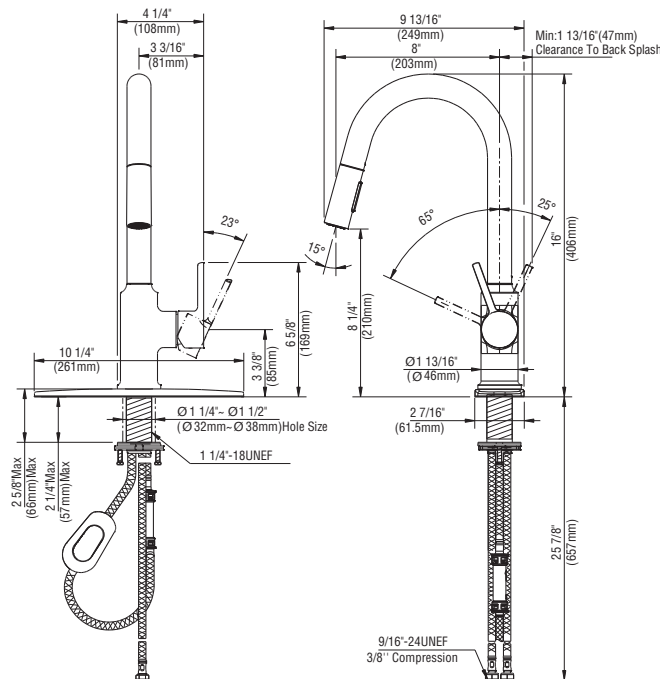

Specifications

PFXC4017 - Loftus Single Handle Pull Down Kitchen Faucet

Product Features

- Ceramic cartridge
- Metal lever handle
- 1 or 3 hole installation
- Optional deck plate included
- Two-function spray head: stream and spray
- Max. flow rate: 1.5 gpm (5.7 L/min) at 60 psi

Model Numbers

PFXC4017CP	Chrome
PFXC4017ZBN	PVD brushed nickel
PFXC4017MB	Matte black

PFXC4017CP

Product Specifications

*All measurements are nominal. Please verify before actual installation.

Warranty and Codes