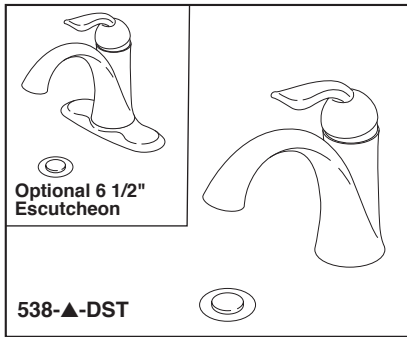

see what Delta can do^{SM}

BATHROOM FAUCET

- Lahara® Collection
- Single Handle Deck Mount

FEATURES:

- DIAMOND Seal® Technology

STANDARD SPECIFICATIONS:

- Max. flow rate 1.2 gpm @ 60 psi, 4.5 L/min @ 414 kPa
- One or three hole mount (escutcheon optional, included)
- Diamond coated ceramic cartridge
- 1/4" O.D. straight, staggered PEX supply lines
- Models have metal drain with push pop-up type fitting with plated flange and stopper
- Optional red/blue indicator ring provided with model

WARRANTY

- Parts and Finish - Lifetime limited warranty; or for commercial purchasers, 10 years for multi-family residential (apartments and condominiums) and 5 years for all other commercial uses, in each case from the date of purchase.
- Electronic Parts and Batteries (if applicable) - 5 years from the date of purchase; or for commercial purchasers, 1 year from the date of purchase. No warranty is provided on batteries.

COMPLIES WITH:

- ASME A112.18.1 / CSA B125.1
- ASME A112.18.2 / CSA B125.2
- Indicates compliance to ICC/ANSI A117.1 - Valve control only
- EPA WaterSense®
- Verified compliant with .25% weighted average Pb content regulations.

Submitted Model No.: _____

Specific Features: _____