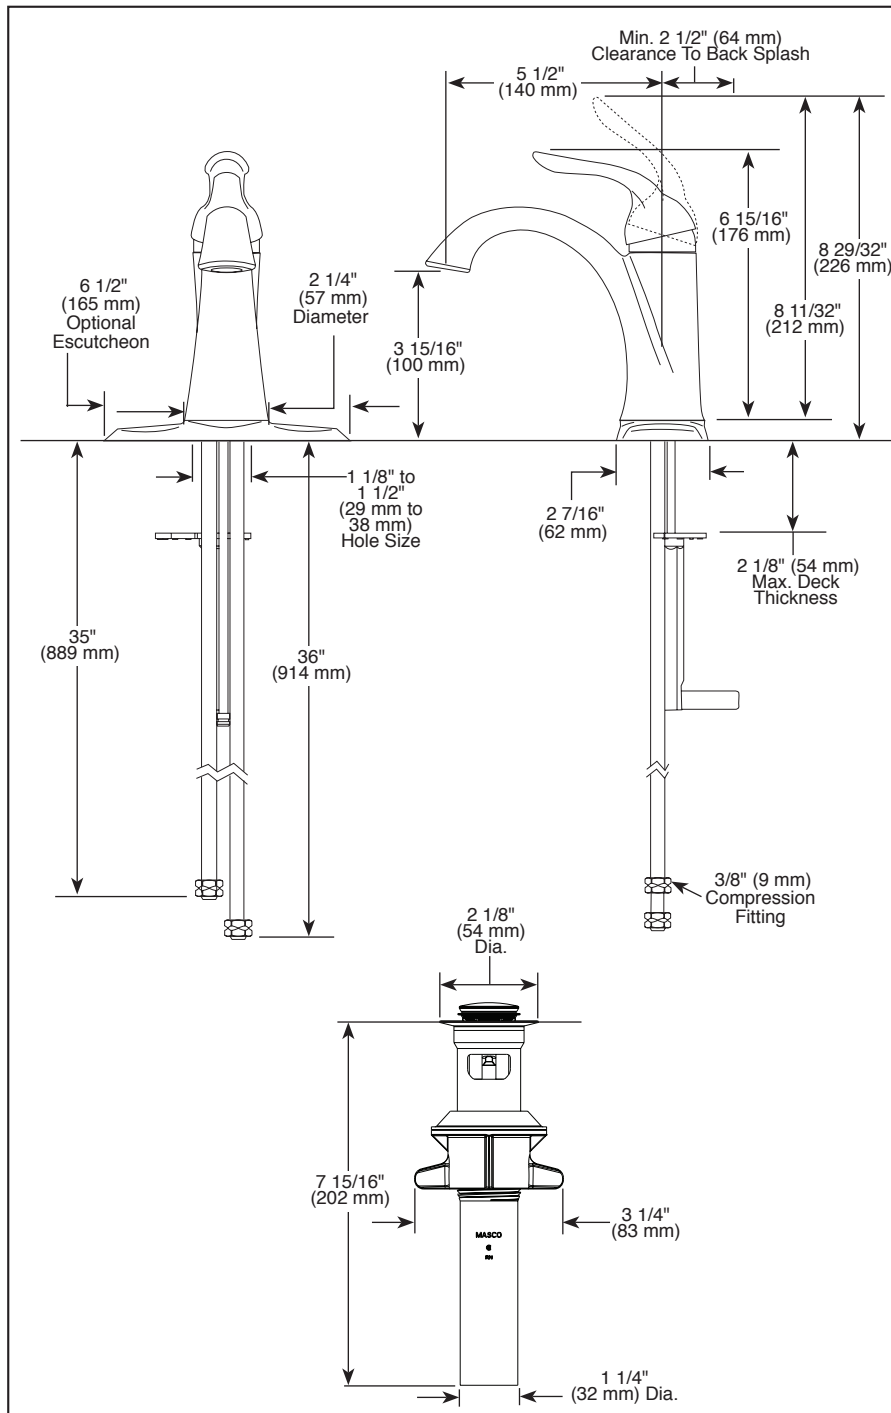

▲ Designate Proper Finish Suffix

Delta reserves the right (1) to make changes in specifications and materials, and (2) to change or discontinue models, both without notice or obligation. Dimensions are for reference only. See current full-line price book or www.deltafaucet.com for finish options and product availability.

DSP-L-538-DST Rev. F

Delta Faucet Company

55 E. 111th Street, Indianapolis, IN 46280
350 South Edgeware Road, St. Thomas, ON N5P 4L1
© 2021 Delta Faucet Company