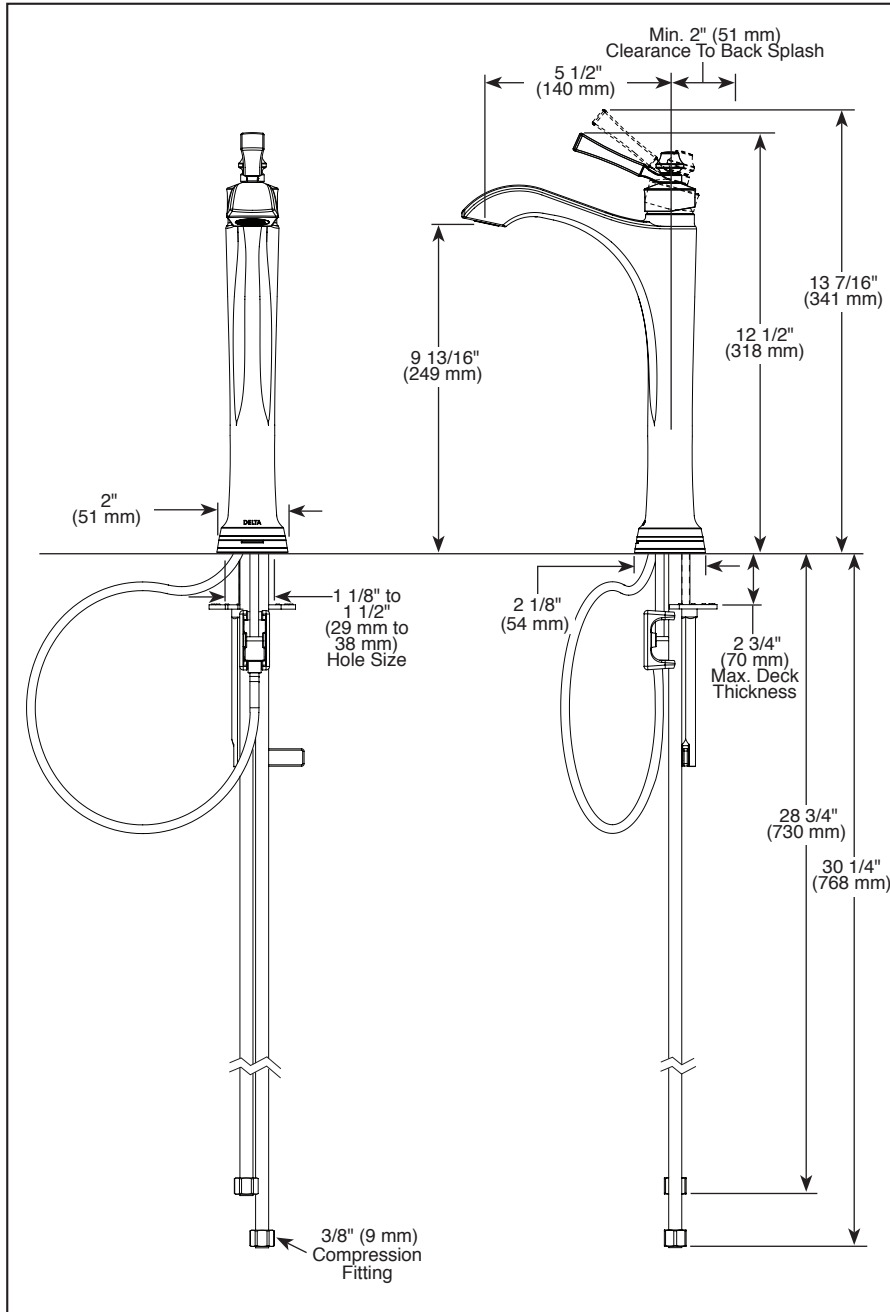

COMPLIES WITH:

- ASME A112.18.1 / CSA B125.1
- Indicates compliance to ICC/ANSI A117.1
- Verified compliant with .25% weighted average wetted Pb content regulations.
- EPA WaterSense®