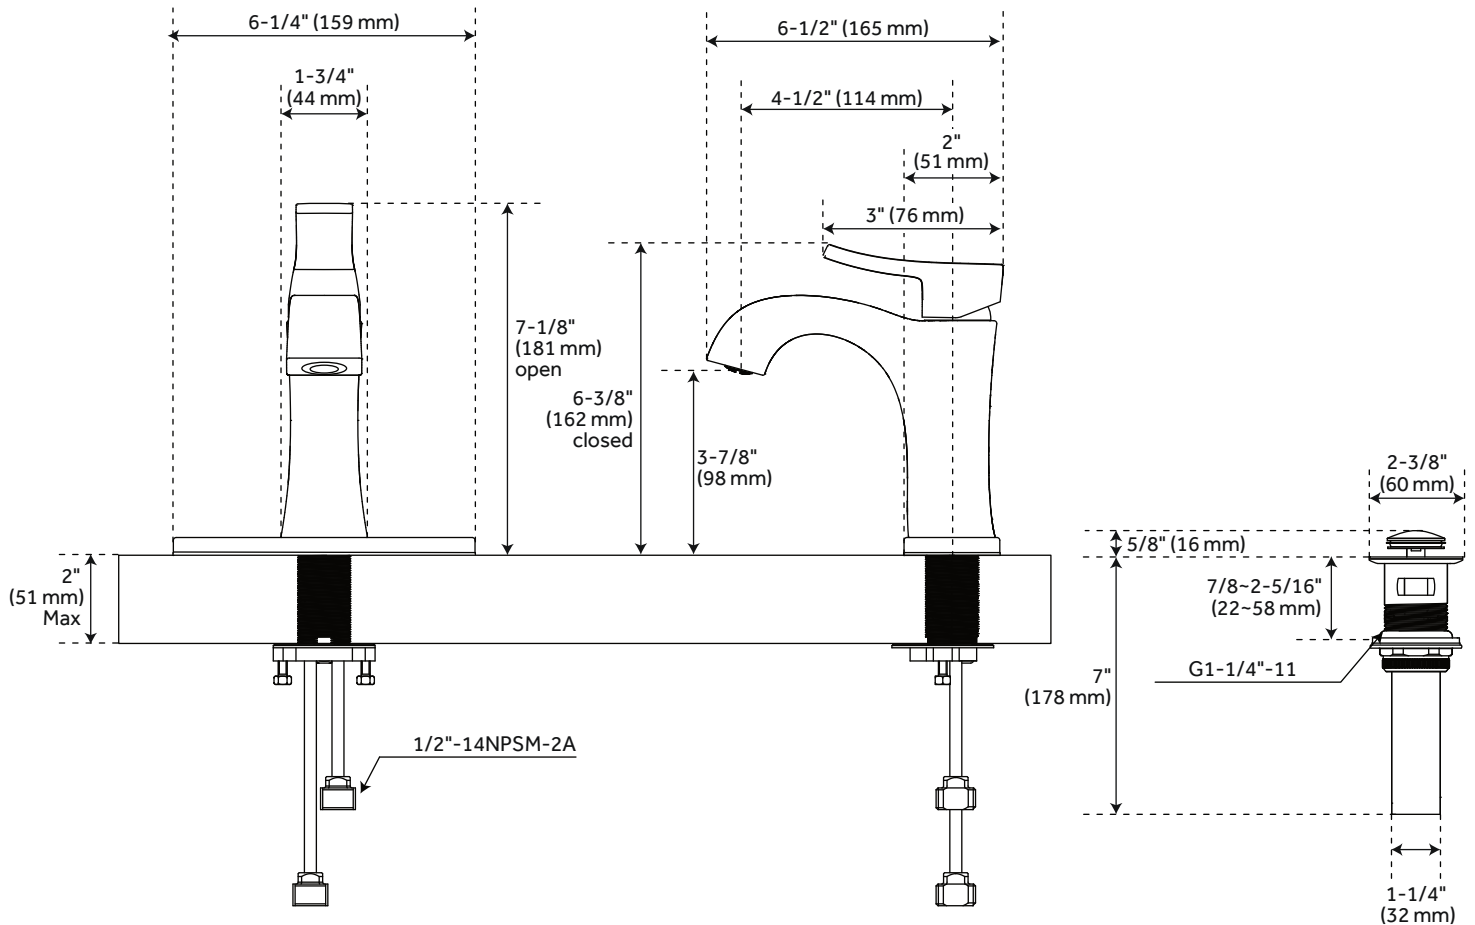

VILAMONTE

SINGLE-HOLE BATHROOM FAUCET

SKU: 948583

FEATURES

- Installation Type: Single-Hole
- Handle Type: Lever
- Overflow Hole: Yes
- Design: Modern
- Faucet Material: Brass
- Ceramic Disc Cartridges: Yes
- Hot and Cold Indicators: No
- Drain Included: Yes
- Drain is Only Compatible With Sinks That Have an Overflow
- Included Deck Plate Converts Faucet From a Single-Hole Installation to a 4" Centerset Spread

CONTENTS

FAUCET PAGE 2

REVISED 04/02/2021

VILAMONTE

SINGLE-HOLE BATHROOM FAUCET

SKU: 948583

FEATURES

- Max. Countertop Thickness: 2"
- Length: 6-1/4"
- Width: 6-1/2"
- Height: 6-3/8"
- Height to Spout: 3-7/8"
- Spout Reach: 4-1/2"
- Base Plate Length: 6-1/4"
- Base Plate Width: 2"
- Handle Length: 3"
- Height to Bottom of Handle: 6-1/8"
- IPS: 1/2"
- Fits Drain Hole Size: 1-1/2"
- Maximum Flow Rate:
1.2 gpm (4.5L/min) max @ 60 psi

PRODUCT IMAGE

All dimensions and specifications are nominal and may vary. Use actual products for accuracy in critical situations.

PAGE 2
Code: SHWSCVL100