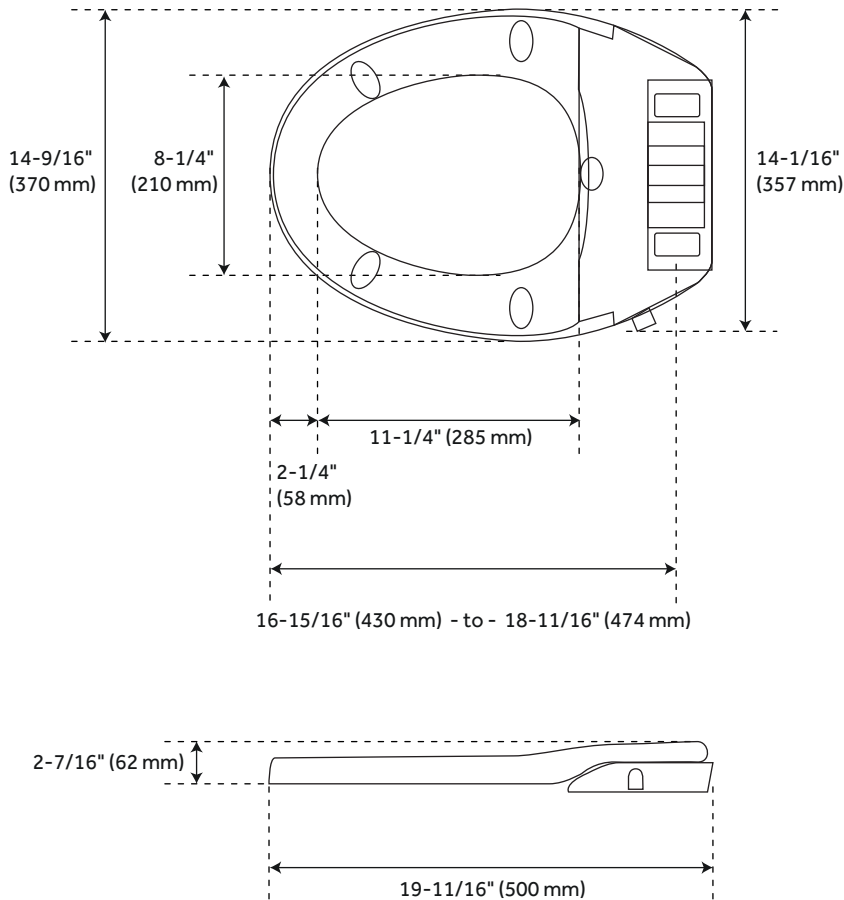

BRADENTON

ELONGATED TWO-PIECE TOILET - 21" BOWL HEIGHT

SKU: 948428

FEATURES

Product Finish: White
Material: Porcelain
Bowl Shape: Elongated
Hardware Finish: Chrome
Seat Included: Yes
Skirted Bowl with Concealed Trapway
Flush Levers: Offered in Left and Right Configurations
Toilet with a Standard Seat Meets ADA Requirements when Installed According to ADA Guidelines
High Efficiency Toilet Uses 20% Less Water than Standard Toilets
Optional Bidet Seat Details:
Bidet Seat Adds 1" to Bowl Height
Side Knob Allows for Adjustment of Angle, Water Volume, and Cleaning Type
Spray Nozzle Features Multiple Holes for a Softer Cleanse and Water Saving Operation
Spray Nozzle is Self-Cleaning, Antibacterial, and Removable for Further Cleaning
Bidet Seat has a Glossy Finish with Protective Bumpers and Self-Closing Seat/Lid
Includes Polished Chrome Metal Flush Lever

CONTENTS

TOILET PAGE 2
BIDET SEAT PAGE 3

REVISED 09/30/2021

BRADENTON

ELONGATED TWO-PIECE TOILET - 21" BOWL HEIGHT - LEFT HAND

SKU: 948428

FEATURES

Product Finish: White
Material: Porcelain
Bowl Shape: Elongated
Rough In: 12"
Length: 17"
Height: 35-1/8"
Depth: 29-1/8"
Bowl Height: 20-3/4"
Gallons Per Flush: 1.28 (4.8 Lpf)
Seat Included: Optional

CODES/STANDARDS

ASME A112.19.2/CSA B45.1
WaterSense
CEC listed
Massachusetts Accepted

PRODUCT IMAGE

All dimensions and specifications are nominal and may vary. Use actual products for accuracy in critical situations.

PAGE 2
Codes: SHBD260SWH, SHBD200WH,
SHBD200RWH, SHBDS300WH

BROOKDALE

MANUAL BIDET SEAT - WHITE

FEATURES

Length: 19-11/16"
Width: 14-9/16"
Height: 2-7/16"

CODES/STANDARDS

cUPC
ASME A112.4.2/CSA B45.16
Massachusetts Accepted