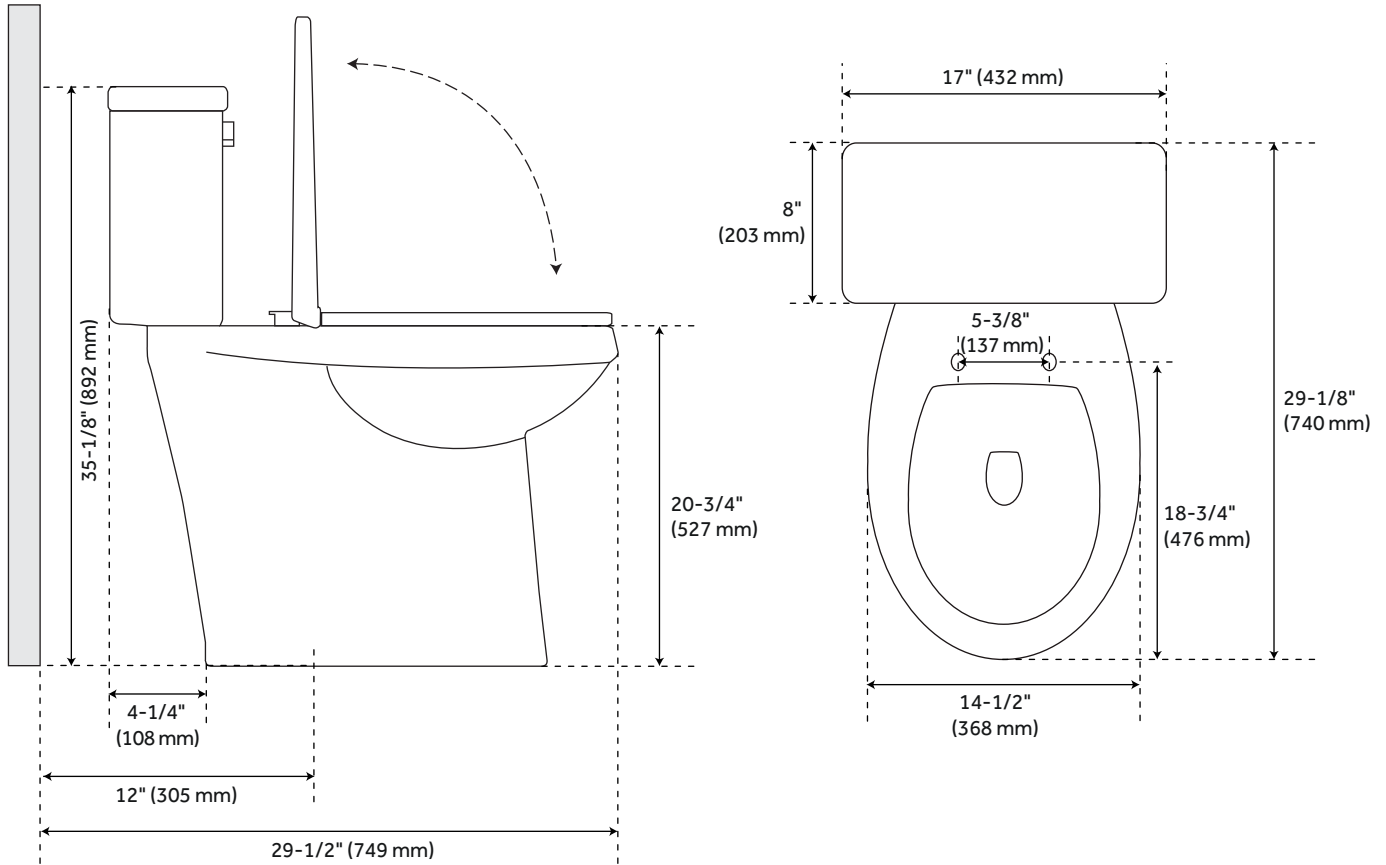

BRADENTON

ELONGATED TWO-PIECE TOILET - 21" BOWL HEIGHT

SKU: 948428

FEATURES

Product Finish: White
Material: Porcelain
Bowl Shape: Elongated
Hardware Finish: Chrome
Seat Included: Yes
Skirted Bowl with Concealed Trapway
Flush Levers: Offered in Left and Right Configurations
Toilet with a Standard Seat Meets ADA Requirements when Installed According to ADA Guidelines
High Efficiency Toilet Uses 20% Less Water than Standard Toilets
Optional Bidet Seat Details:
Bidet Seat Adds 1" to Bowl Height
Side Knob Allows for Adjustment of Angle, Water Volume, and Cleaning Type
Spray Nozzle Features Multiple Holes for a Softer Cleanse and Water Saving Operation
Spray Nozzle is Self-Cleaning, Antibacterial, and Removable for Further Cleaning
Bidet Seat has a Glossy Finish with Protective Bumpers and Self-Closing Seat/Lid
Includes Polished Chrome Metal Flush Lever

CONTENTS

TOILET PAGE 2
BIDET SEAT PAGE 3

REVISED 09/30/2021

BRADENTON

ELONGATED TWO-PIECE TOILET - 21" BOWL HEIGHT - LEFT HAND

SKU: 948428

FEATURES

Product Finish: White
Material: Porcelain
Bowl Shape: Elongated
Rough In: 12"
Length: 17"
Height: 35-1/8"
Depth: 29-1/8"
Bowl Height: 20-3/4"
Gallons Per Flush: 1.28 (4.8 Lpf)
Seat Included: Optional

PAGE 2
Codes: SHBD260SWH, SHBD200WH,
SHBD200RWH, SHBDS300WH

BROOKDALE

MANUAL BIDET SEAT - WHITE

FEATURES

Length: 19-11/16"
Width: 14-9/16"
Height: 2-7/16"

CODES/STANDARDS

cUPC
ASME A112.4.2/CSA B45.16
Massachusetts Accepted