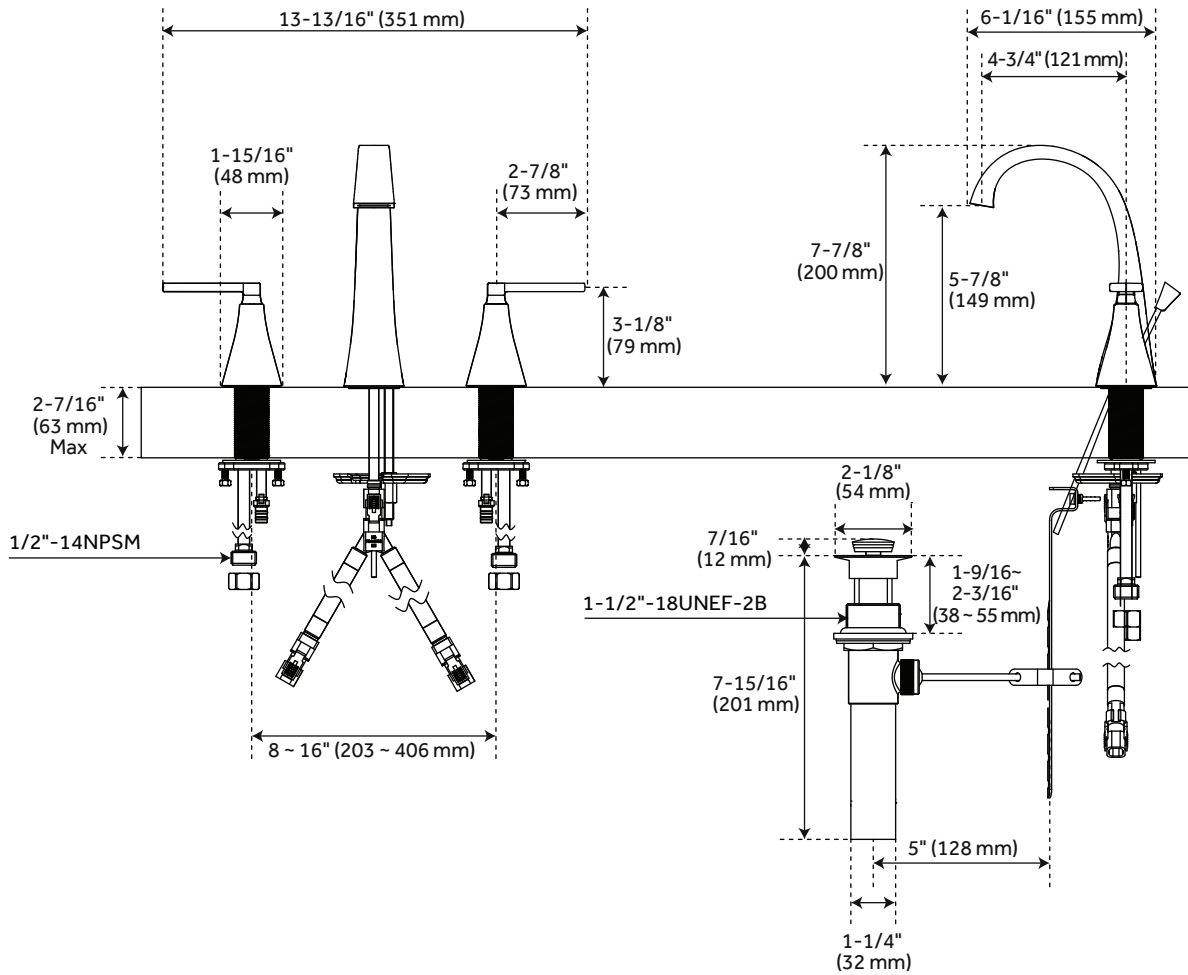

VILAMONTE

WIDESPREAD BATHROOM FAUCET

SKU: 948600

FEATURES

- Installation Type: Widespread
- Handle Type: Lever
- Overflow Hole: Yes
- Design: Modern
- Faucet Material: Brass
- Ceramic Disc Cartridges: Yes
- Hot and Cold Indicators: No
- Drain Included: Yes
- Drain is Only Compatible With
Sinks That Have an Overflow
- Requires 3-Hole Installation
- Quick Connect Hoses
- Metal Handles

CONTENTS

FAUCET PAGE 2

REVISED 04/05/2021

VILAMONTE

WIDESPREAD BATHROOM FAUCET

SKU: 948600

FEATURES

- Max. Countertop Thickness: 2-7/16"
- Faucet Centers: 8"
- Length: 13-13/16"
- Width: 6-1/16"
- Height: 7-7/8"
- Height To Spout: 5-7/8"
- Spout Reach: 4-3/4"
- Base Plate Length: 1-15/16"
- Base Plate Width: 1-15/16"
- Handle Length: 2-7/8"
- Height To Bottom Of Handle: 3-1/8"
- IPS: 1/2"
- Fits Drain Hole Size: 1-1/2"
- Maximum Flow Rate:
1.2 gpm (4.5L/min) max @ 60 psi

PRODUCT IMAGE

All dimensions and specifications are nominal and may vary. Use actual products for accuracy in critical situations.

PAGE 2
Code: SHWSCVL800