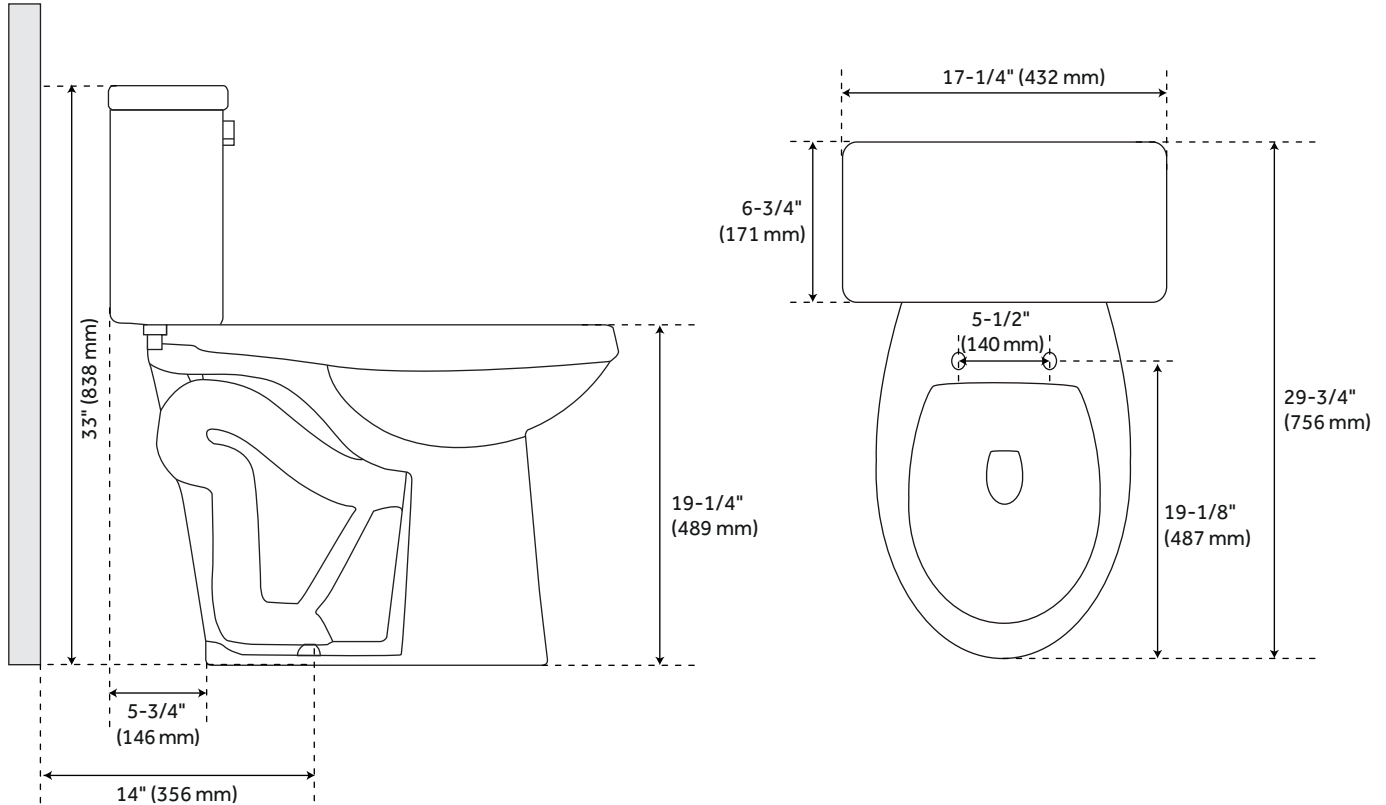

## FEATURES

Product Finish: White  
Material: Porcelain  
Bowl Shape: Elongated  
Hardware Finish: Chrome  
Seat Included: Yes  
Skirted Bowl with Concealed Trapway  
Flush Levers: Offered in Left and Right Configurations  
Toilet with a Standard Seat Meets ADA Requirements when Installed According to ADA Guidelines  
High Efficiency Toilet Uses 20% Less Water than Standard Toilets  
Optional Bidet Seat Details:  
Bidet Seat Adds 1" to Bowl Height  
Side Knob Allows for Adjustment of Angle, Water Volume, and Cleaning Type  
Spray Nozzle Features Multiple Holes for a Softer Cleanse and Water Saving Operation  
Spray Nozzle is Self-Cleaning, Antibacterial, and Removable for Further Cleaning  
Bidet Seat has a Glossy Finish with Protective Bumpers and Self-Closing Seat/Lid  
Includes Polished Chrome Metal Flush Lever

### FEATURES

Rough In: 14"  
Length: 17-1/4"  
Height: 33"  
Depth: 29-3/4"  
Bowl Height: 19-1/4"

### FEATURES

Bowl Shape: Elongated  
Length: 14"  
Width: 17-7/8"  
Height: 2-1/4"

### FEATURES

Length: 19-11/16"  
Width: 14-9/16"  
Height: 2-7/16"