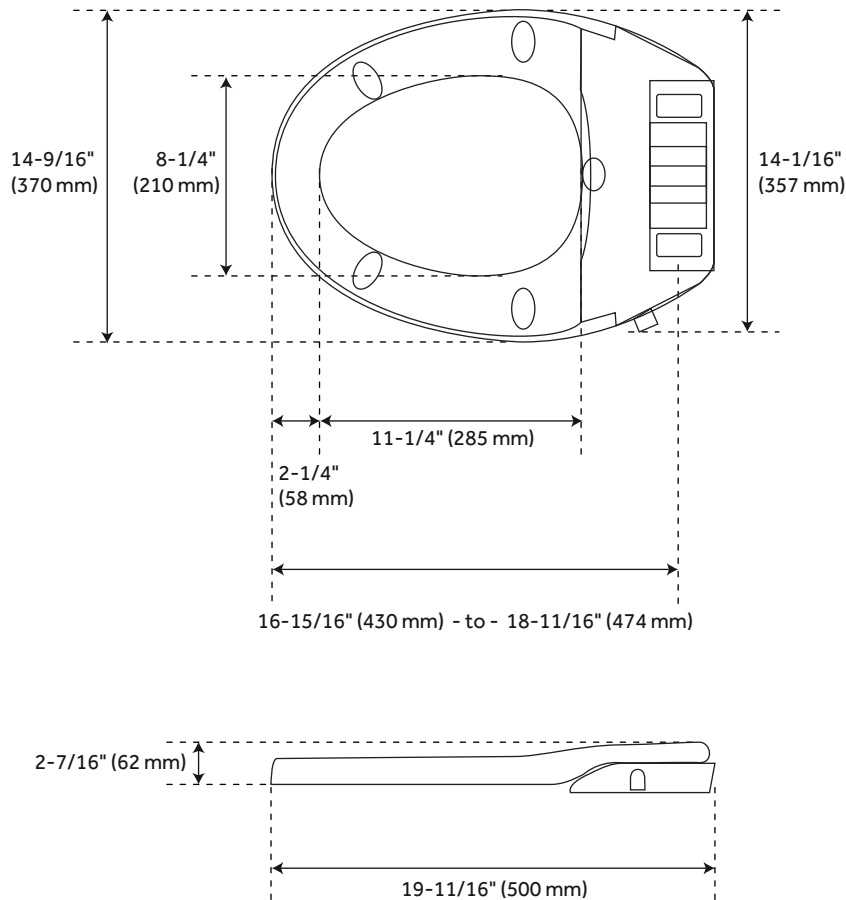

# BRADENTON

ELONGATED TWO-PIECE TOILET - 14" ROUGH IN - 19" BOWL HEIGHT

SKU: 953379-14

### FEATURES

Rough In: 14"  
Length: 17-1/4"  
Height: 33"  
Depth: 29-3/4"  
Bowl Height: 19-1/4"

### FEATURES

Bowl Shape: Elongated  
Length: 14"  
Width: 17-7/8"  
Height: 2-1/4"

### FEATURES

Length: 19-11/16"  
Width: 14-9/16"  
Height: 2-7/16"