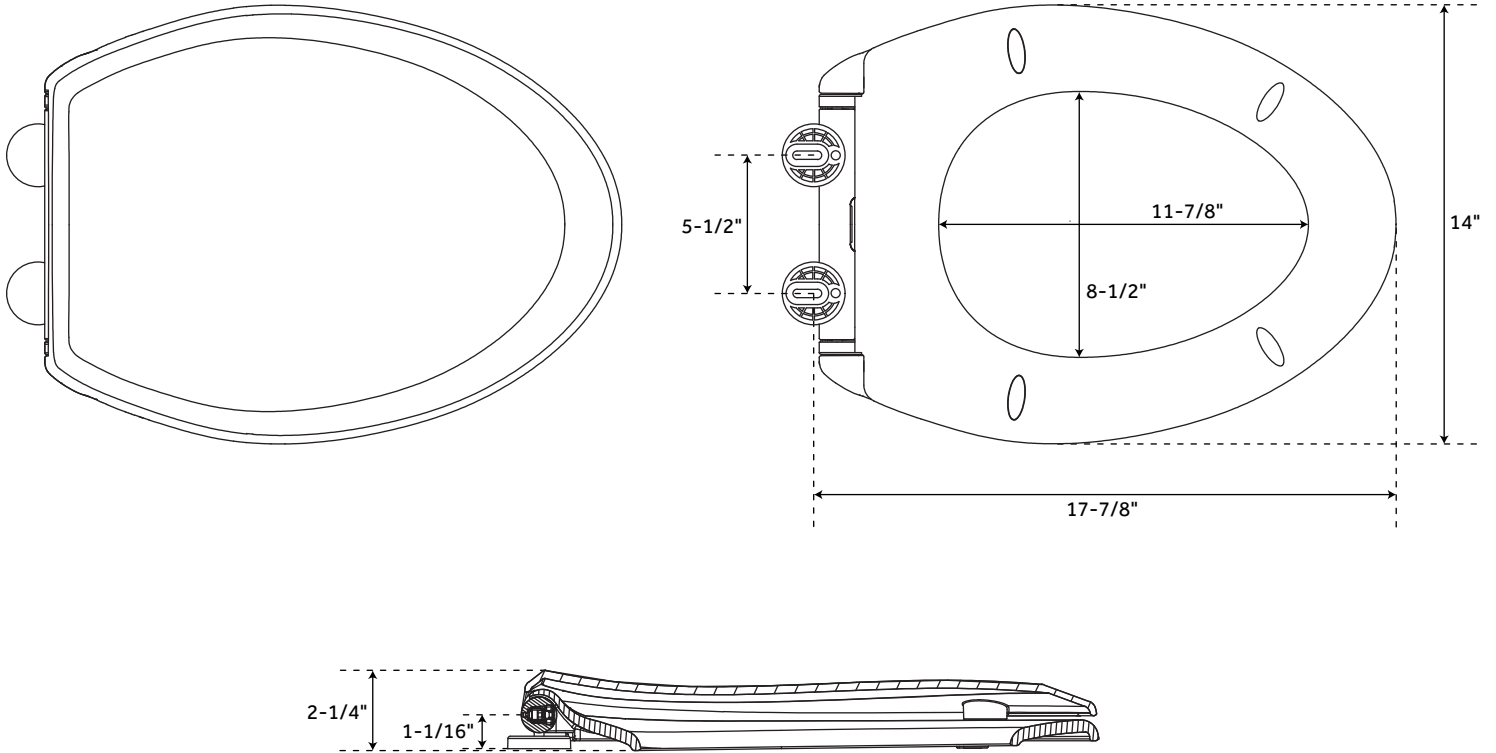

### FEATURES

Rough In: 14"  
Length: 17-1/4"  
Height: 33"  
Depth: 29-3/4"  
Bowl Height: 19-1/4"

### PRODUCT IMAGE

All dimensions and specifications are nominal and may vary. Use actual products for accuracy in critical situations.

PAGE 2  
Codes: SHBD255WH, SHBD214WH,  
SHTSEZ200WH, SHBDS300WH

### FEATURES

Bowl Shape: Elongated  
Length: 14"  
Width: 17-7/8"  
Height: 2-1/4"

### FEATURES

Length: 19-11/16"  
Width: 14-9/16"  
Height: 2-7/16"