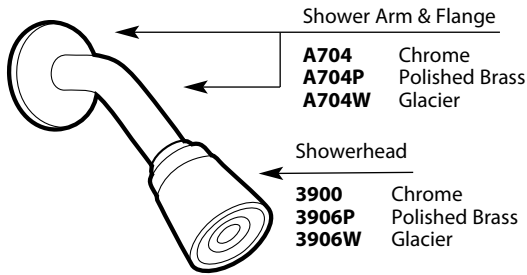

Buy it for looks. Buy it for life.®

Illustrated Parts

■ Order by Part Number

Shower Arm & Flange
A704 Chrome
A704P Polished Brass
A704W Glacier

Showerhead
3900 Chrome
3906P Polished Brass
3906W Glacier

CHATEAU® Single-Handle Tub/Shower Valve				
Valve Trim		Shower Only		Tub & Shower
MODEL	FINISH	MODEL	FINISH	MODEL FINISH
T470	Chrome	T473	Chrome	2739 Chrome
T470P	Pol. Brass			T471 Chrome
				T474 Chrome
DISCONTINUED SKUS				
2600	2627S	2719A	2739S	T471A
2605	2627W	2719P	2739W	T471P
2620	2675	2720	2769	T473A
2625	2700	2720P	2789	T473P
2625S	2700A	2725	T2635	T666S
2625W	2700P	2725A	T2635W	T666W
2627	2705P	2725P	T2749	T777S
2627P	2719	2739P	T2749W	T777W