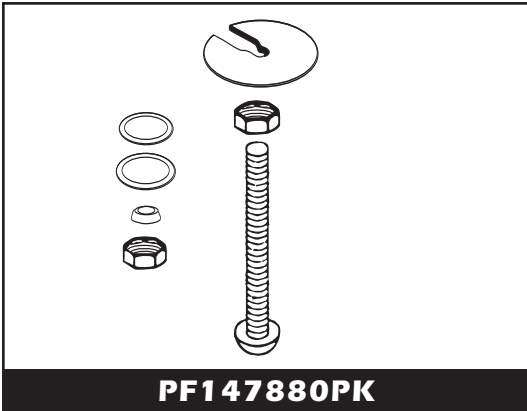

HARDWARE KIT

- Fits: 4" Single handle PROFLO kitchen faucets