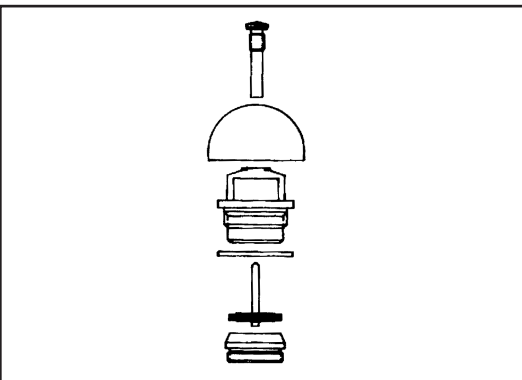

VACUUM BREAKER

PF141553PK

- Fits: PF1118