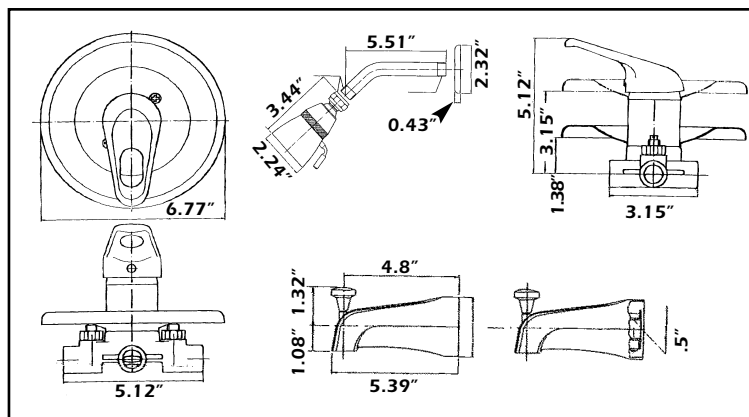

PRESSURE BALANCE TUB & SHOWER FAUCET FEATURES

- Meets ANSI: A112.18.1M
- UPC/IAPMO listed

PROFLO[®]

PRESSURE BALANCE SHOWER FAUCET

PFL51SMCP

PFL51SMCP – in chrome PFL51SMPB – in PVD polished brass

- 1/4 turn design with ceramic disc cartridge
- Solid brass waterways
- Volume control
- ADA compliant metal lever handle
- 1/2" IPS connections
- Integral check stops
- Kits include valve

PRODUCT SPECIFICATIONS

AVAILABLE PARTS

- PF9091BIPS Connection Ceramic Disc Valve
- PF141558PKCeramic Disc Cartridge
- PF141546PKChrome Metal Lever Handle
- PF141547Polished Brass Metal Lever Handle
- PFS40Chrome 6" Shower Arm
- PFS41Chrome 8" Shower Arm
- PFS42Chrome Shower Arm Flange
- PFPB40APKPolished Brass 6" Shower Arm with Flange
- PFPB41APolished Brass 8" Shower Arm
- PFPB43Polished Brass Shower Arm Flange
- PFSHCPRPressure Balance Replacement Showerhead - Chrome

PRESSURE BALANCE TUB & SHOWER FAUCET

PFL51MCP

PFL51MCP – in chrome PFL51MPB – in PVD polished brass

- 1/4 turn design with ceramic disc cartridge
- Solid brass waterways
- Volume control
- ADA compliant metal lever handle
- 1/2" IPS connections
- Integral check stops
- Diverter spout
- Kits include valve

PRODUCT SPECIFICATIONS

AVAILABLE PARTS

- PF9091BIPS Connection Ceramic Disc Valve
- PF141558PKCeramic Disc Cartridge
- PF141546PKChrome Metal Lever Handle
- PF141547Polished Brass Metal Lever Handle
- PFS40Chrome 6" Shower Arm
- PFS41Chrome 8" Shower Arm
- PFS42Chrome Shower Arm Flange
- PFPB40APKPolished Brass 6" Shower Arm with Flange
- PFPB41APolished Brass 8" Shower Arm
- PFPB43Polished Brass Shower Arm Flange
- PF1096Chrome Die Cast Diverter Tub Spout with 1/2" CTS Slip Fit Connector
- PF1095Chrome Die Cast Diverter Tub Spout with 1/2" IPS Connector
- PFSHCPRPressure Balance Replacement Showerhead - Chrome