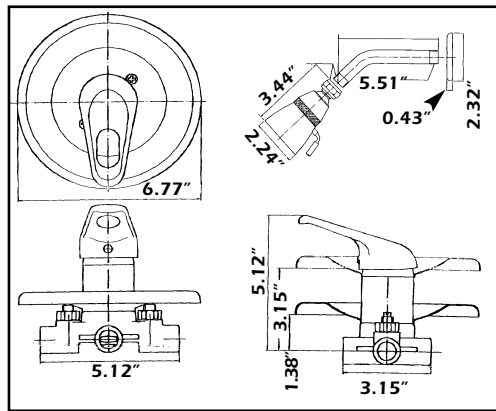

PRESSURE BALANCE TUB & SHOWER FAUCET FEATURES

- Meets ANSI: A112.18.1M
- UPC/IAPMO listed

PROFLO[®]

PRESSURE BALANCE SHOWER FAUCET

PFL51SMCP

PFL51SMCP – in chrome PFL51SMPB – in PVD polished brass

- 1/4 turn design with ceramic disc cartridge
- Solid brass waterways
- Volume control
- ADA compliant metal lever handle
- 1/2" IPS connections
- Integral check stops
- Kits include valve

PRODUCT SPECIFICATIONS

AVAILABLE PARTS

- PF9091BIPS Connection Ceramic Disc Valve
- PF141558PKCeramic Disc Cartridge
- PF141546PKChrome Metal Lever Handle
- PF141547Polished Brass Metal Lever Handle
- PFS40Chrome 6" Shower Arm
- PFS41Chrome 8" Shower Arm
- PFS42Chrome Shower Arm Flange
- PFPB40APKPolished Brass 6" Shower Arm with Flange
- PFPB41APolished Brass 8" Shower Arm
- PFPB43Polished Brass Shower Arm Flange
- PFSHCPRPressure Balance Replacement Showerhead - Chrome

PRESSURE BALANCE TUB & SHOWER FAUCET

PFL51MCP

PFL51MCP – in chrome PFL51MPB – in PVD polished brass

- 1/4 turn design with ceramic disc cartridge
- Solid brass waterways
- Volume control
- ADA compliant metal lever handle
- 1/2" IPS connections
- Integral check stops
- Diverter spout
- Kits include valve

PRODUCT SPECIFICATIONS

AVAILABLE PARTS

- PF9091BIPS Connection Ceramic Disc Valve
- PF141558PKCeramic Disc Cartridge
- PF141546PKChrome Metal Lever Handle
- PF141547Polished Brass Metal Lever Handle
- PFS40Chrome 6" Shower Arm
- PFS41Chrome 8" Shower Arm
- PFS42Chrome Shower Arm Flange
- PFPB40APKPolished Brass 6" Shower Arm with Flange
- PFPB41APolished Brass 8" Shower Arm
- PFPB43Polished Brass Shower Arm Flange
- PF1096Chrome Die Cast Diverter Tub Spout with 1/2" CTS Slip Fit Connector
- PF1095Chrome Die Cast Diverter Tub Spout with 1/2" IPS Connector
- PFSHCPRPressure Balance Replacement Showerhead - Chrome