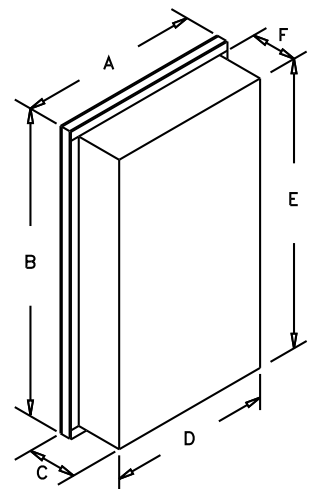

Recessed bathroom cabinet shall be heavy gauge steel construction with white baked-on paint after forming.

Exterior mirrors shall be premium float glass mirror with either flat-front or 1/2" bevel.

Interior mirrors on the back of the door and on the inside of cabinet body.

MODEL NO	OVERALL SIZE			WALL OPENING			EXTERIOR MIRROR	# OF SHELVES
	A	B	C	D	E	F		
52WH244DP	15	25	5	14 ¹ / ₄	24	4	Beveled	4
52WH344DP	15	35	5	14 ¹ / ₄	34	4	Beveled	5
52WH244DPF	15	25	5	14 ¹ / ₄	24	4	Flat front	4
52WH344DPF	15	35	5	14 ¹ / ₄	34	4	Flat front	5
52WH246DP	15	25	7	14 ¹ / ₄	24	6	Beveled	4
52WH346DP	15	35	7	14 ¹ / ₄	34	6	Beveled	5
52WH246DPF	15	25	7	14 ¹ / ₄	24	6	Flat front	4
52WH346DPF	15	35	7	14 ¹ / ₄	34	6	Flat front	5