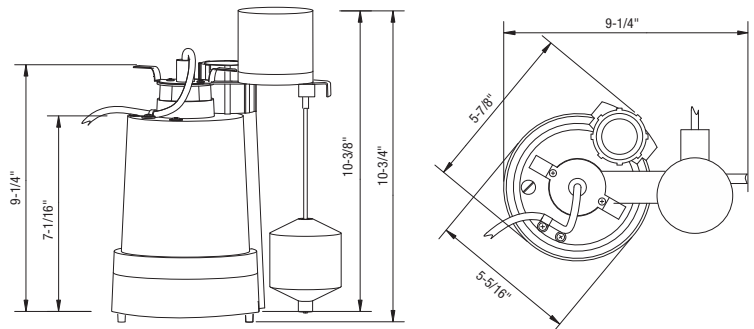

PF92260 Thermoplastic Sump Pump

Product Features

- Tough thermoplastic construction
- SJE Rhombus vertical float switch
- 1-1/4" or 1-1/2" NPT Discharge
- Handles up to 1/8" solids
- Clog resistant impeller
- Carrying handle attached
- 10' power supply cord
- Built-in thermal overload protection for safety
- Permanent split capacitor continuous duty motor
- 3.8 amps, 456 Watts
- 3450 RPM

PF92260

Motor Performance

- 1/4HP 120 Volt AC (3.8 amps)

Performance Chart						
Lift	0'	5'	10'	15'	20'	25'
GPM	30	22	20	16	9	2
GPH	1800	1320	1200	960	540	120

Product Specifications

* All measurements are nominal. Please verify before actual installation.