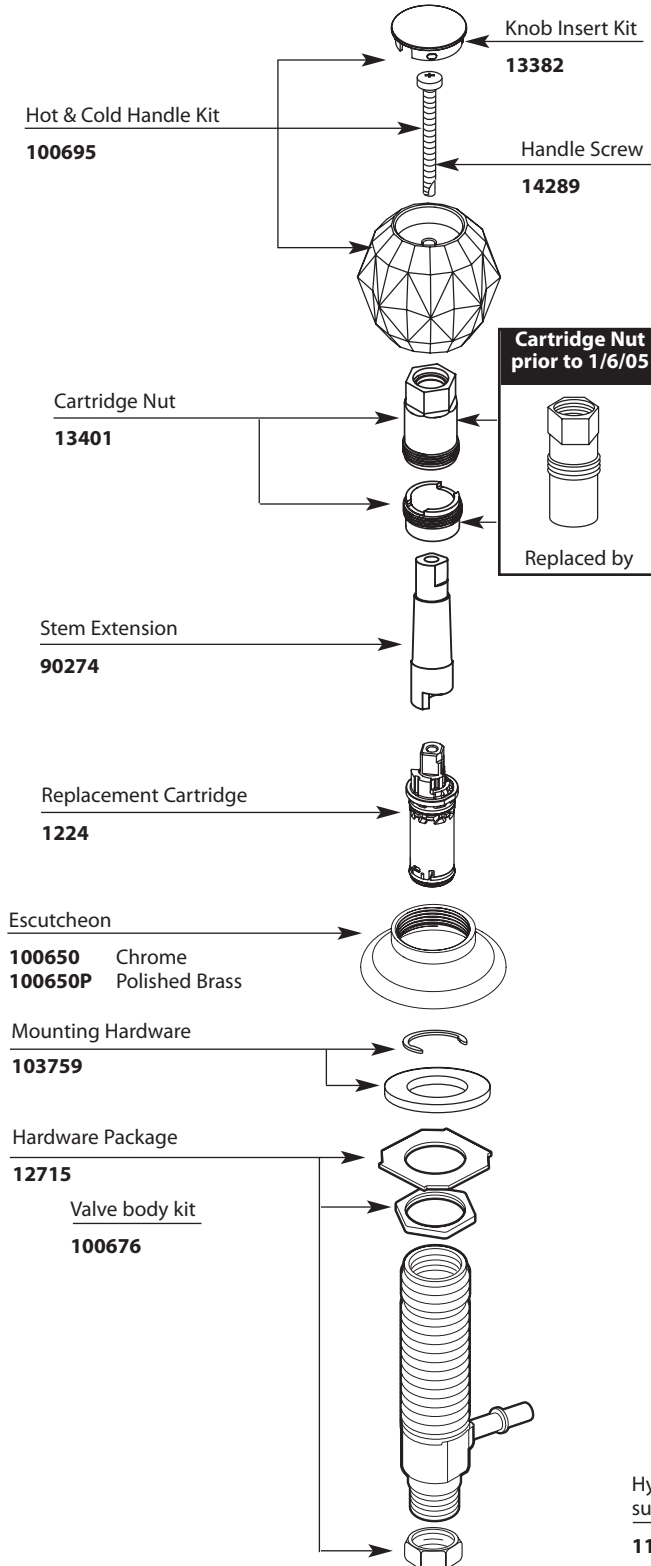

Buy it for looks. Buy it for life.®

■ Order by Part Number

*There is more than 1 version of this model.
Page down to identify the version you have.*

Illustrated Parts

CHATEAU®

Two-Handle Widespread Lavatory Faucet

MODEL	TYPE	FINISH
4962	Lav w/metal waste	Chrome
4962P	Lav w/metal waste	Polished Brass
64962	Lav w/50-50 waste	Chrome

DISCONTINUED SKUS

4962A	Lav w/metal waste	Antique Brass
4962W	Lav w/metal waste	Glacier
64962P	Lav w/50-50 waste	Polished Brass

Buy it for looks. Buy it for life.®

■ Order by Part Number

Illustrated Parts

CHATEAU®		
Two-Handle Widespread Lavatory Faucet		
MODEL	TYPE	FINISH
4962	Lav w/metal waste	Chrome
4962P	Lav w/metal waste	Polished Brass
64962	Lav w/50-50 waste	Chrome
DISCONTINUED SKUS		
4962A	Lav w/metal waste	Antique Brass
4962W	Lav w/metal waste	Glacier
64962P	Lav w/50-50 waste	Polished Brass