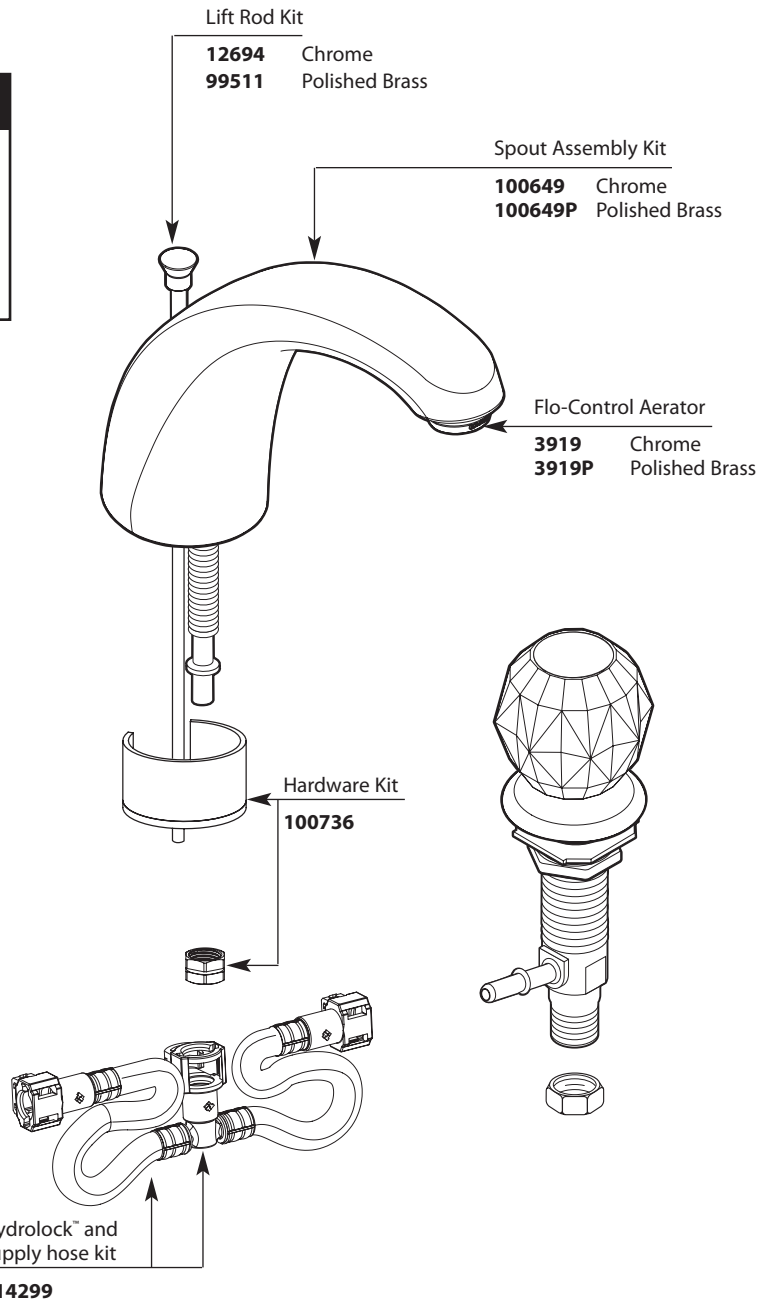

Buy it for looks. Buy it for life.®

■ Order by Part Number

*There is more than 1 version of this model.
Page down to identify the version you have.*

Illustrated Parts

CHATEAU®

Two-Handle Widespread Lavatory Faucet

MODEL	TYPE	FINISH
4962	Lav w/metal waste	Chrome
4962P	Lav w/metal waste	Polished Brass
64962	Lav w/50-50 waste	Chrome

DISCONTINUED SKUS

4962A	Lav w/metal waste	Antique Brass
4962W	Lav w/metal waste	Glacier
64962P	Lav w/50-50 waste	Polished Brass

Buy it for looks. Buy it for life.®

■ Order by Part Number

Illustrated Parts

CHATEAU®		
Two-Handle Widespread Lavatory Faucet		
MODEL	TYPE	FINISH
4962	Lav w/metal waste	Chrome
4962P	Lav w/metal waste	Polished Brass
64962	Lav w/50-50 waste	Chrome
DISCONTINUED SKUS		
4962A	Lav w/metal waste	Antique Brass
4962W	Lav w/metal waste	Glacier
64962P	Lav w/50-50 waste	Polished Brass