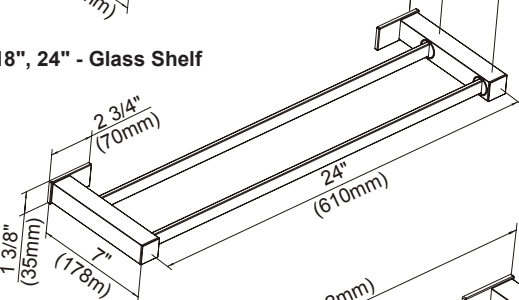

### Available Finishes

- Chrome
- Brushed Nickel (BN)

D446131 - 18" Towel Bar  
D446132 - 24" Towel Bar

D446133 - 24" Double Towel Bar

D446134 - 18" Glass Shelf  
D446135 - 24" Glass Shelf

18", 24" - Glass Shelf

24" Double Towel Bar

18", 24" - Towel Bar

D446136 - Dual Function - Paper Holder or Towel Bar

D446137 - Robe Hook

D446138 - Toilet Brush and Holder

Double Robe Hook

Toilet Brush

Paper Holder