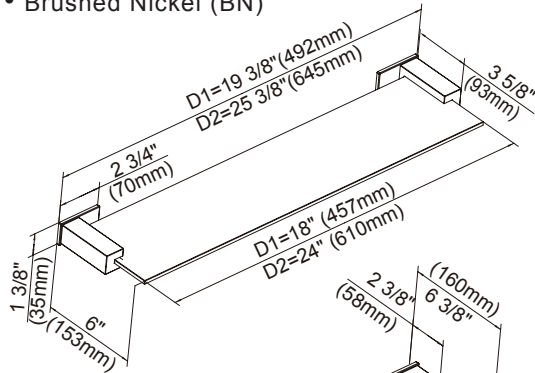

### Available Finishes

- Chrome
- Brushed Nickel (BN)

D446131 - 18" Towel Bar  
D446132 - 24" Towel Bar

D446133 - 24" Double Towel Bar

D446134 - 18" Glass Shelf  
D446135 - 24" Glass Shelf

18", 24" - Glass Shelf

24" Double Towel Bar

18", 24" - Towel Bar

D446136 - Dual Function - Paper Holder or Towel Bar

D446137 - Robe Hook

D446138 - Toilet Brush and Holder

Double Robe Hook

Toilet Brush

Paper Holder