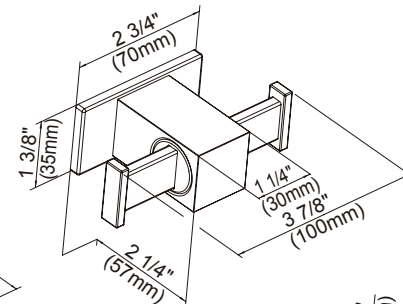

24" Double Towel Bar

18", 24" - Towel Bar

D446136 - Dual Function - Paper Holder or Towel Bar

D446137 - Robe Hook

D446138 - Toilet Brush and Holder

Double Robe Hook

Toilet Brush

Paper Holder