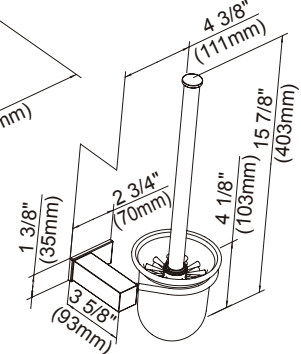

### Description

- Matches Sirius™ collection
- Mounting hardware provided
- Sirius™ 18" and 24" Glass Shelves are constructed with tempered glass
- Sirius™ Wall Mount Toilet Brush is constructed with frosted glass cup and metal brush handle with synthetic bristles
- The glass shelves can hold a maximum weight of 22 lbs

24" Double Towel Bar

18", 24" - Towel Bar

D446136 - Dual Function - Paper Holder or Towel Bar

D446137 - Robe Hook

D446138 - Toilet Brush and Holder

Double Robe Hook

Toilet Brush

Paper Holder