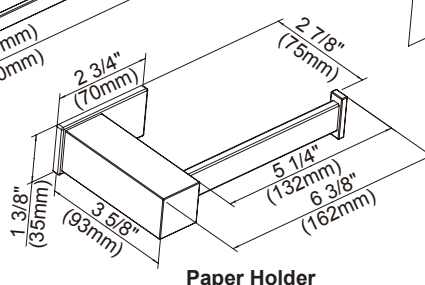

24" Double Towel Bar

18", 24" - Towel Bar

D446136 - Dual Function - Paper Holder or Towel Bar

D446137 - Robe Hook

D446138 - Toilet Brush and Holder

Double Robe Hook

Toilet Brush

Paper Holder