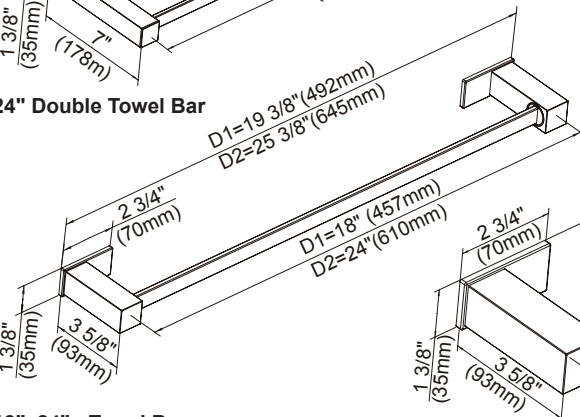

### Description

- Matches Sirius™ collection
- Mounting hardware provided
- Sirius™ 18" and 24" Glass Shelves are constructed with tempered glass
- Sirius™ Wall Mount Toilet Brush is constructed with frosted glass cup and metal brush handle with synthetic bristles
- The glass shelves can hold a maximum weight of 22 lbs

### Available Finishes

- Chrome
- Brushed Nickel (BN)

D446131 - 18" Towel Bar  
D446132 - 24" Towel Bar

D446133 - 24" Double Towel Bar

D446134 - 18" Glass Shelf  
D446135 - 24" Glass Shelf

18", 24" - Glass Shelf

24" Double Towel Bar

18", 24" - Towel Bar

D446136 - Dual Function - Paper Holder or Towel Bar

D446137 - Robe Hook

D446138 - Toilet Brush and Holder

Double Robe Hook

Toilet Brush

Paper Holder